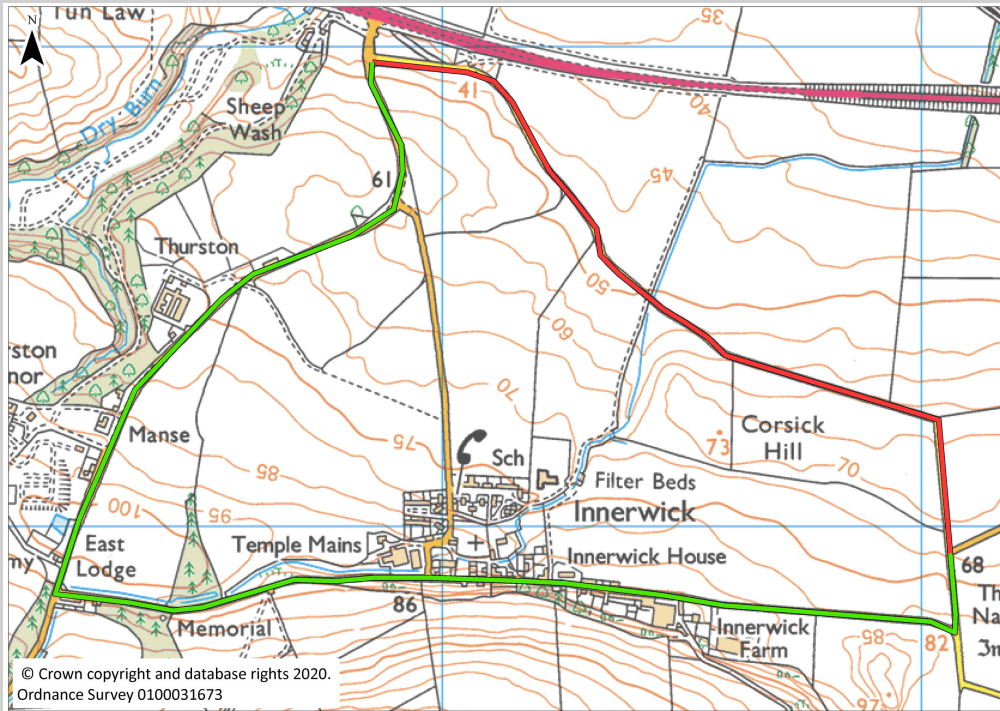

Neart na Gaoithe Offshore Wind Farm Temporary Road Closures

Dear resident,

During October there will be two temporary road closures in the Innerwick area as part of construction of the Neart na Gaoithe (NnG) Offshore Wind Farm. These closures have been scheduled during the half-term school holidays so that local school bus services are not affected and disruption is kept to a minimum. There will be no impact on the Borders Bus service due to these closures. All road closures and diversions will be signposted, and residential access will be available. Due to the nature of the works, unfortunately pedestrian and bicycle access will not be possible through the road closures.

info@nngoffshorewind.com

0131 376 0900

Road Closure 1

The first closure is between 2pm on Friday 16th and Wednesday 21st October. The affected route is highlighted in **red** and the diversion is marked out in **green**.

Road Closure 2

The second closure is from Thursday 22nd to Monday 26th October. The affected route is marked in **red** below while the **green** route highlights the temporary diversion.