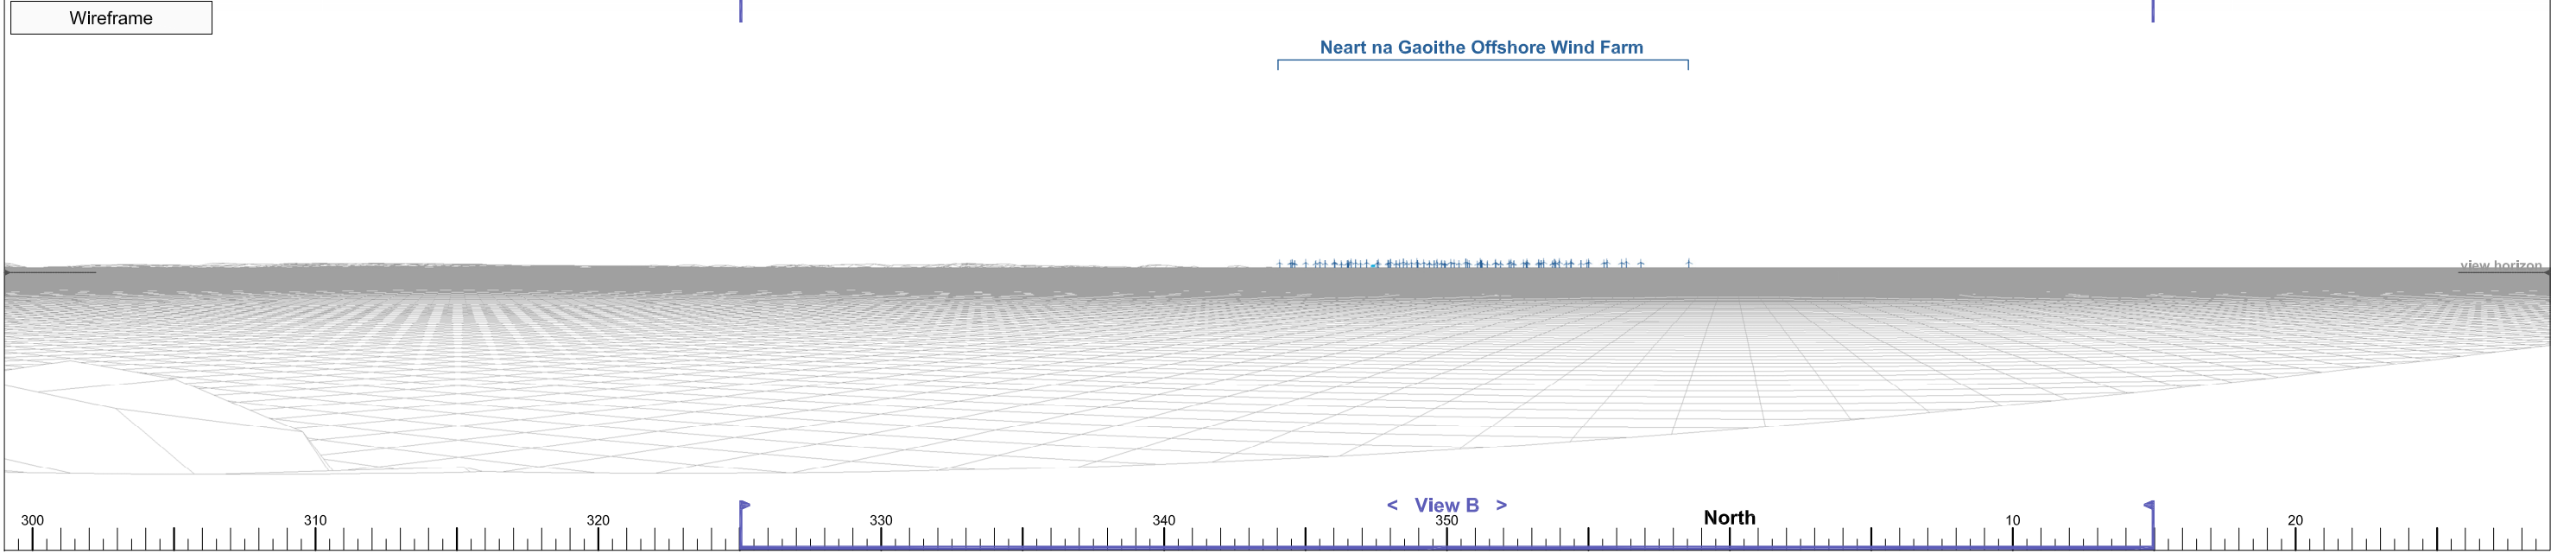

Photograph

Wireframe

Photomontage

► Viewpoint 21B St Abb's Head      View A      Bearing to centre of view: 344°      Horizontal field of view: 90°      Recommended viewing distance at A3: 25 cm      **Figure 21.27.2b**