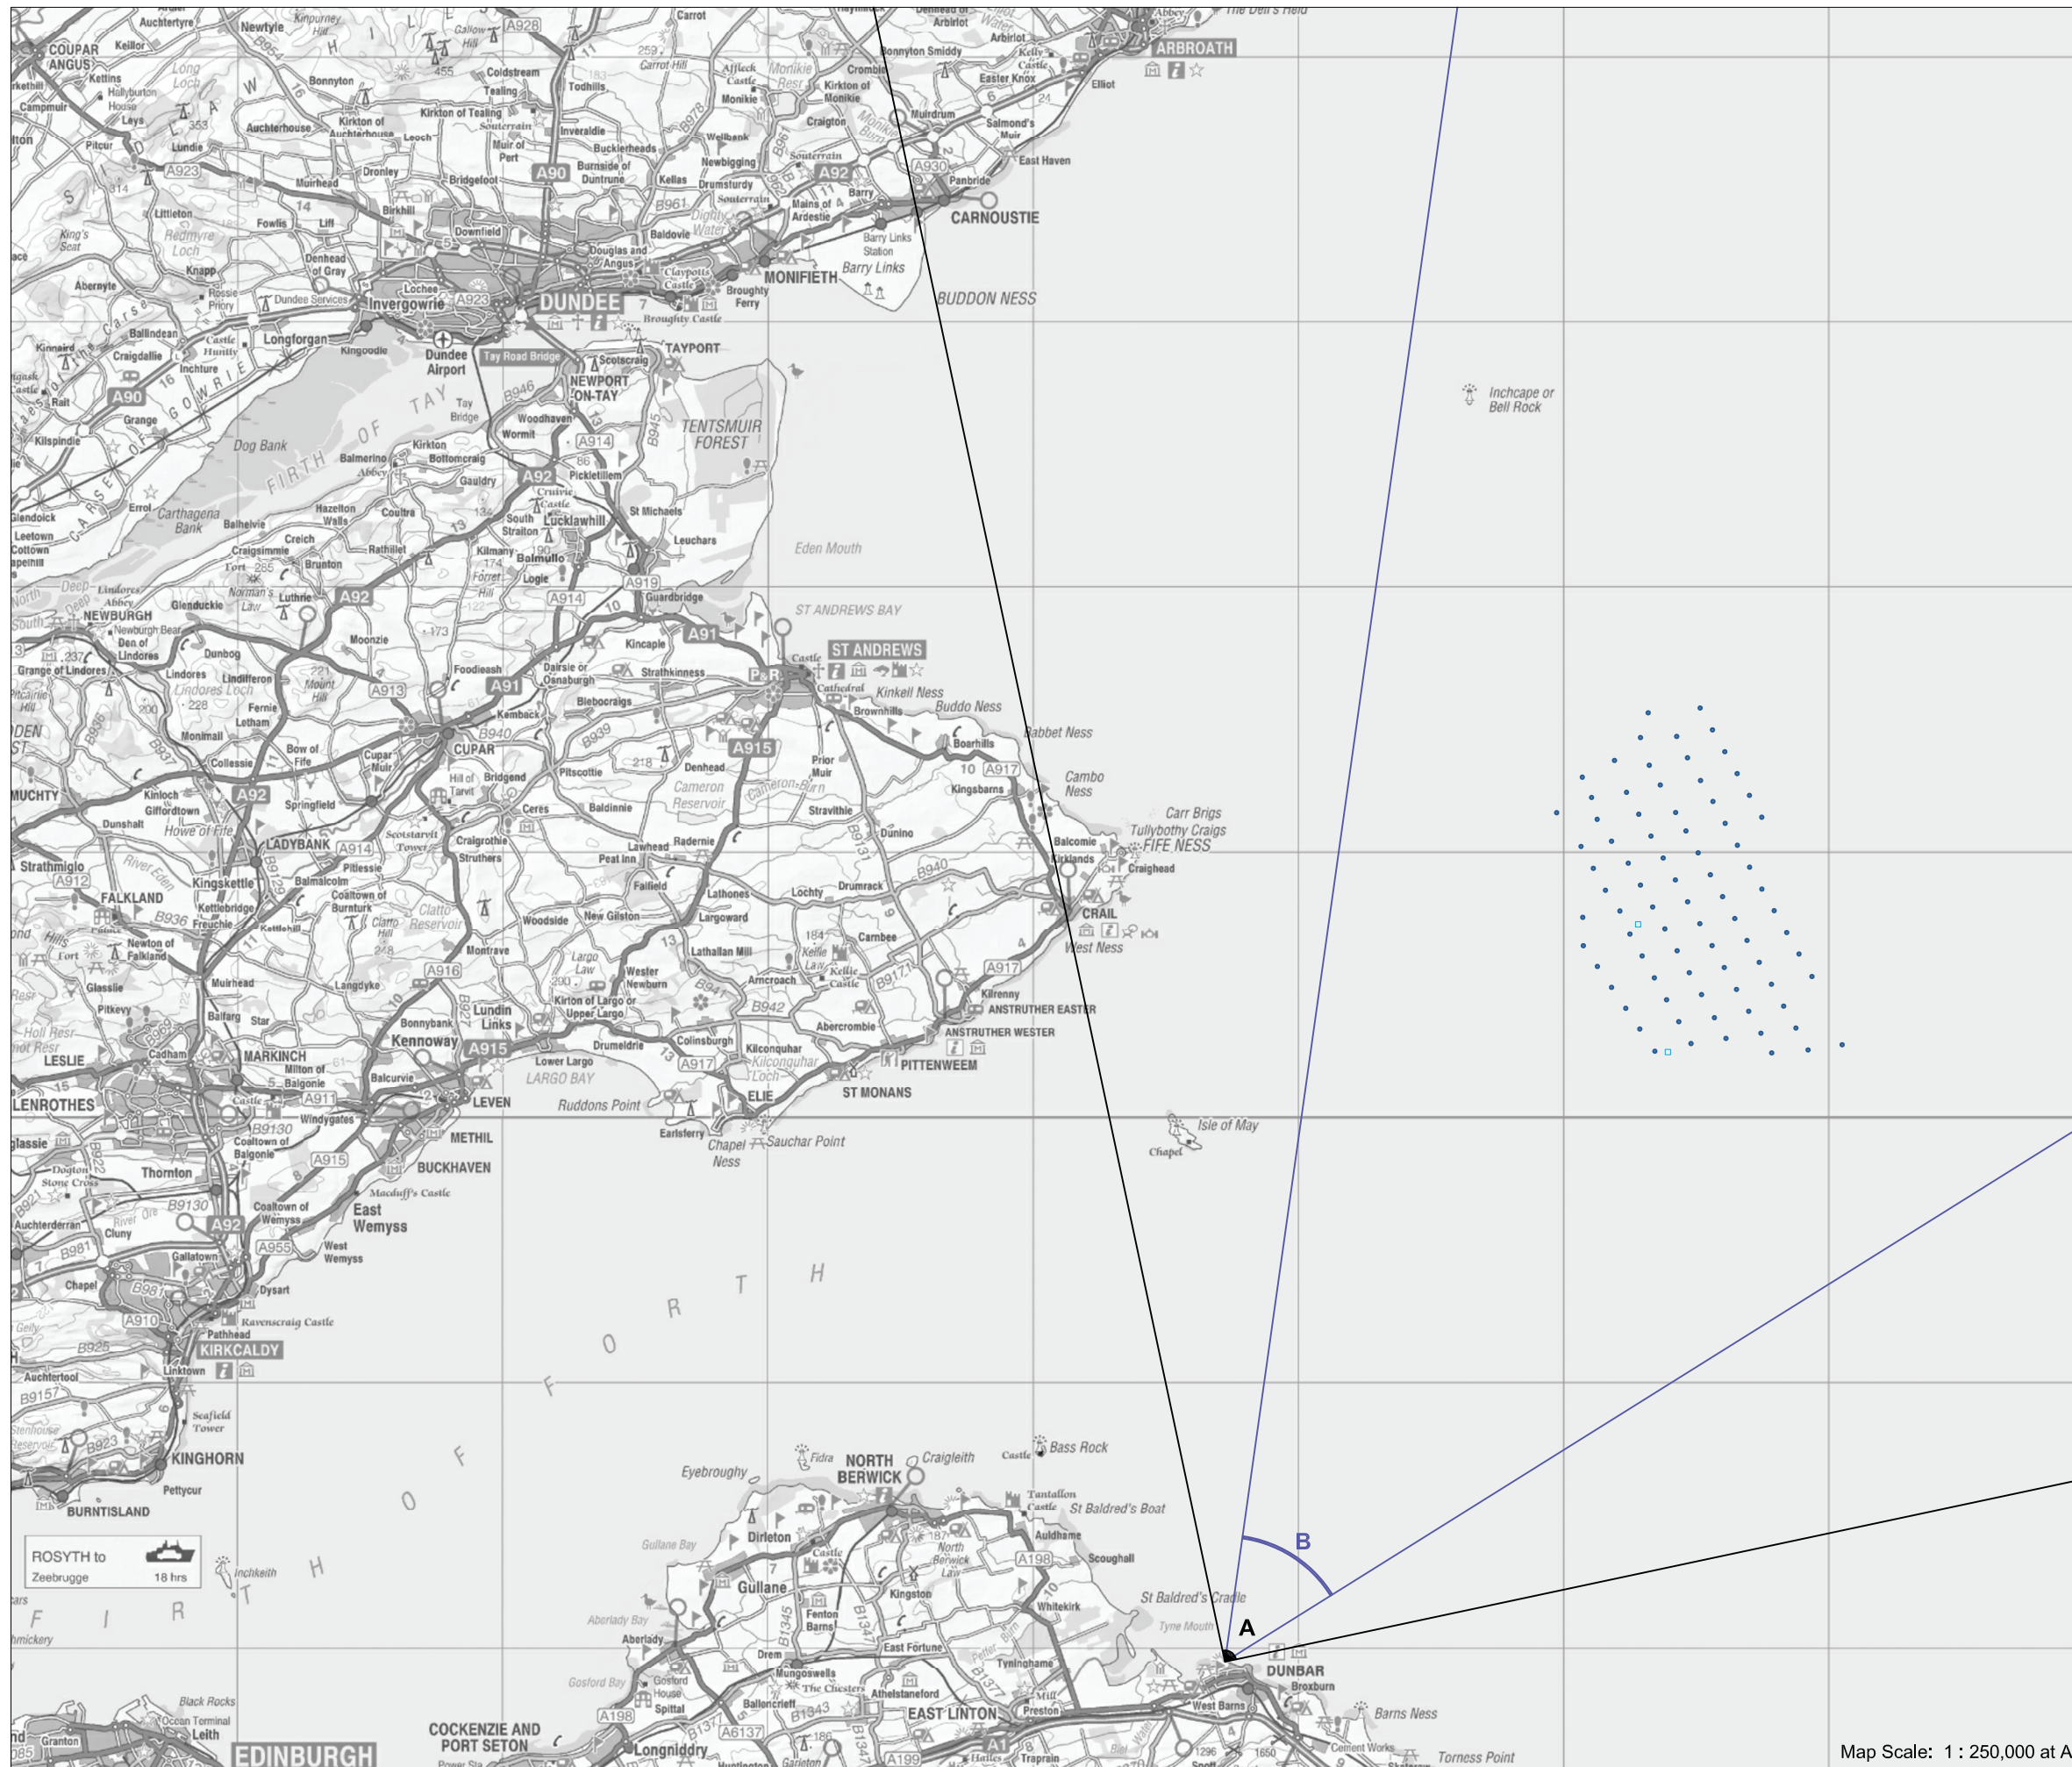

### Viewpoint Location

|                                   |                |
|-----------------------------------|----------------|
| OS Reference:                     | 367102, 679370 |
| Terrain height AOD (from model) : | 10 m           |

### Neart na Gaoithe Offshore Wind Farm

|                                       |          |
|---------------------------------------|----------|
| Distance to the nearest turbine:      | 28,140 m |
| Potential No of turbine hubs visible: | 80       |
| Potential No of turbine tips visible: | 80       |

### Photography information

|                          |                |
|--------------------------|----------------|
| Date:                    | 16th June 2011 |
| Time:                    | 16:15          |
| Camera type:             | Nikon D7000    |
| Focal length:            | 35 mm          |
| Equivalent Focal length: | 52 mm          |

Figure 21.24.2a

Map Scale: 1 : 250,000 at A3