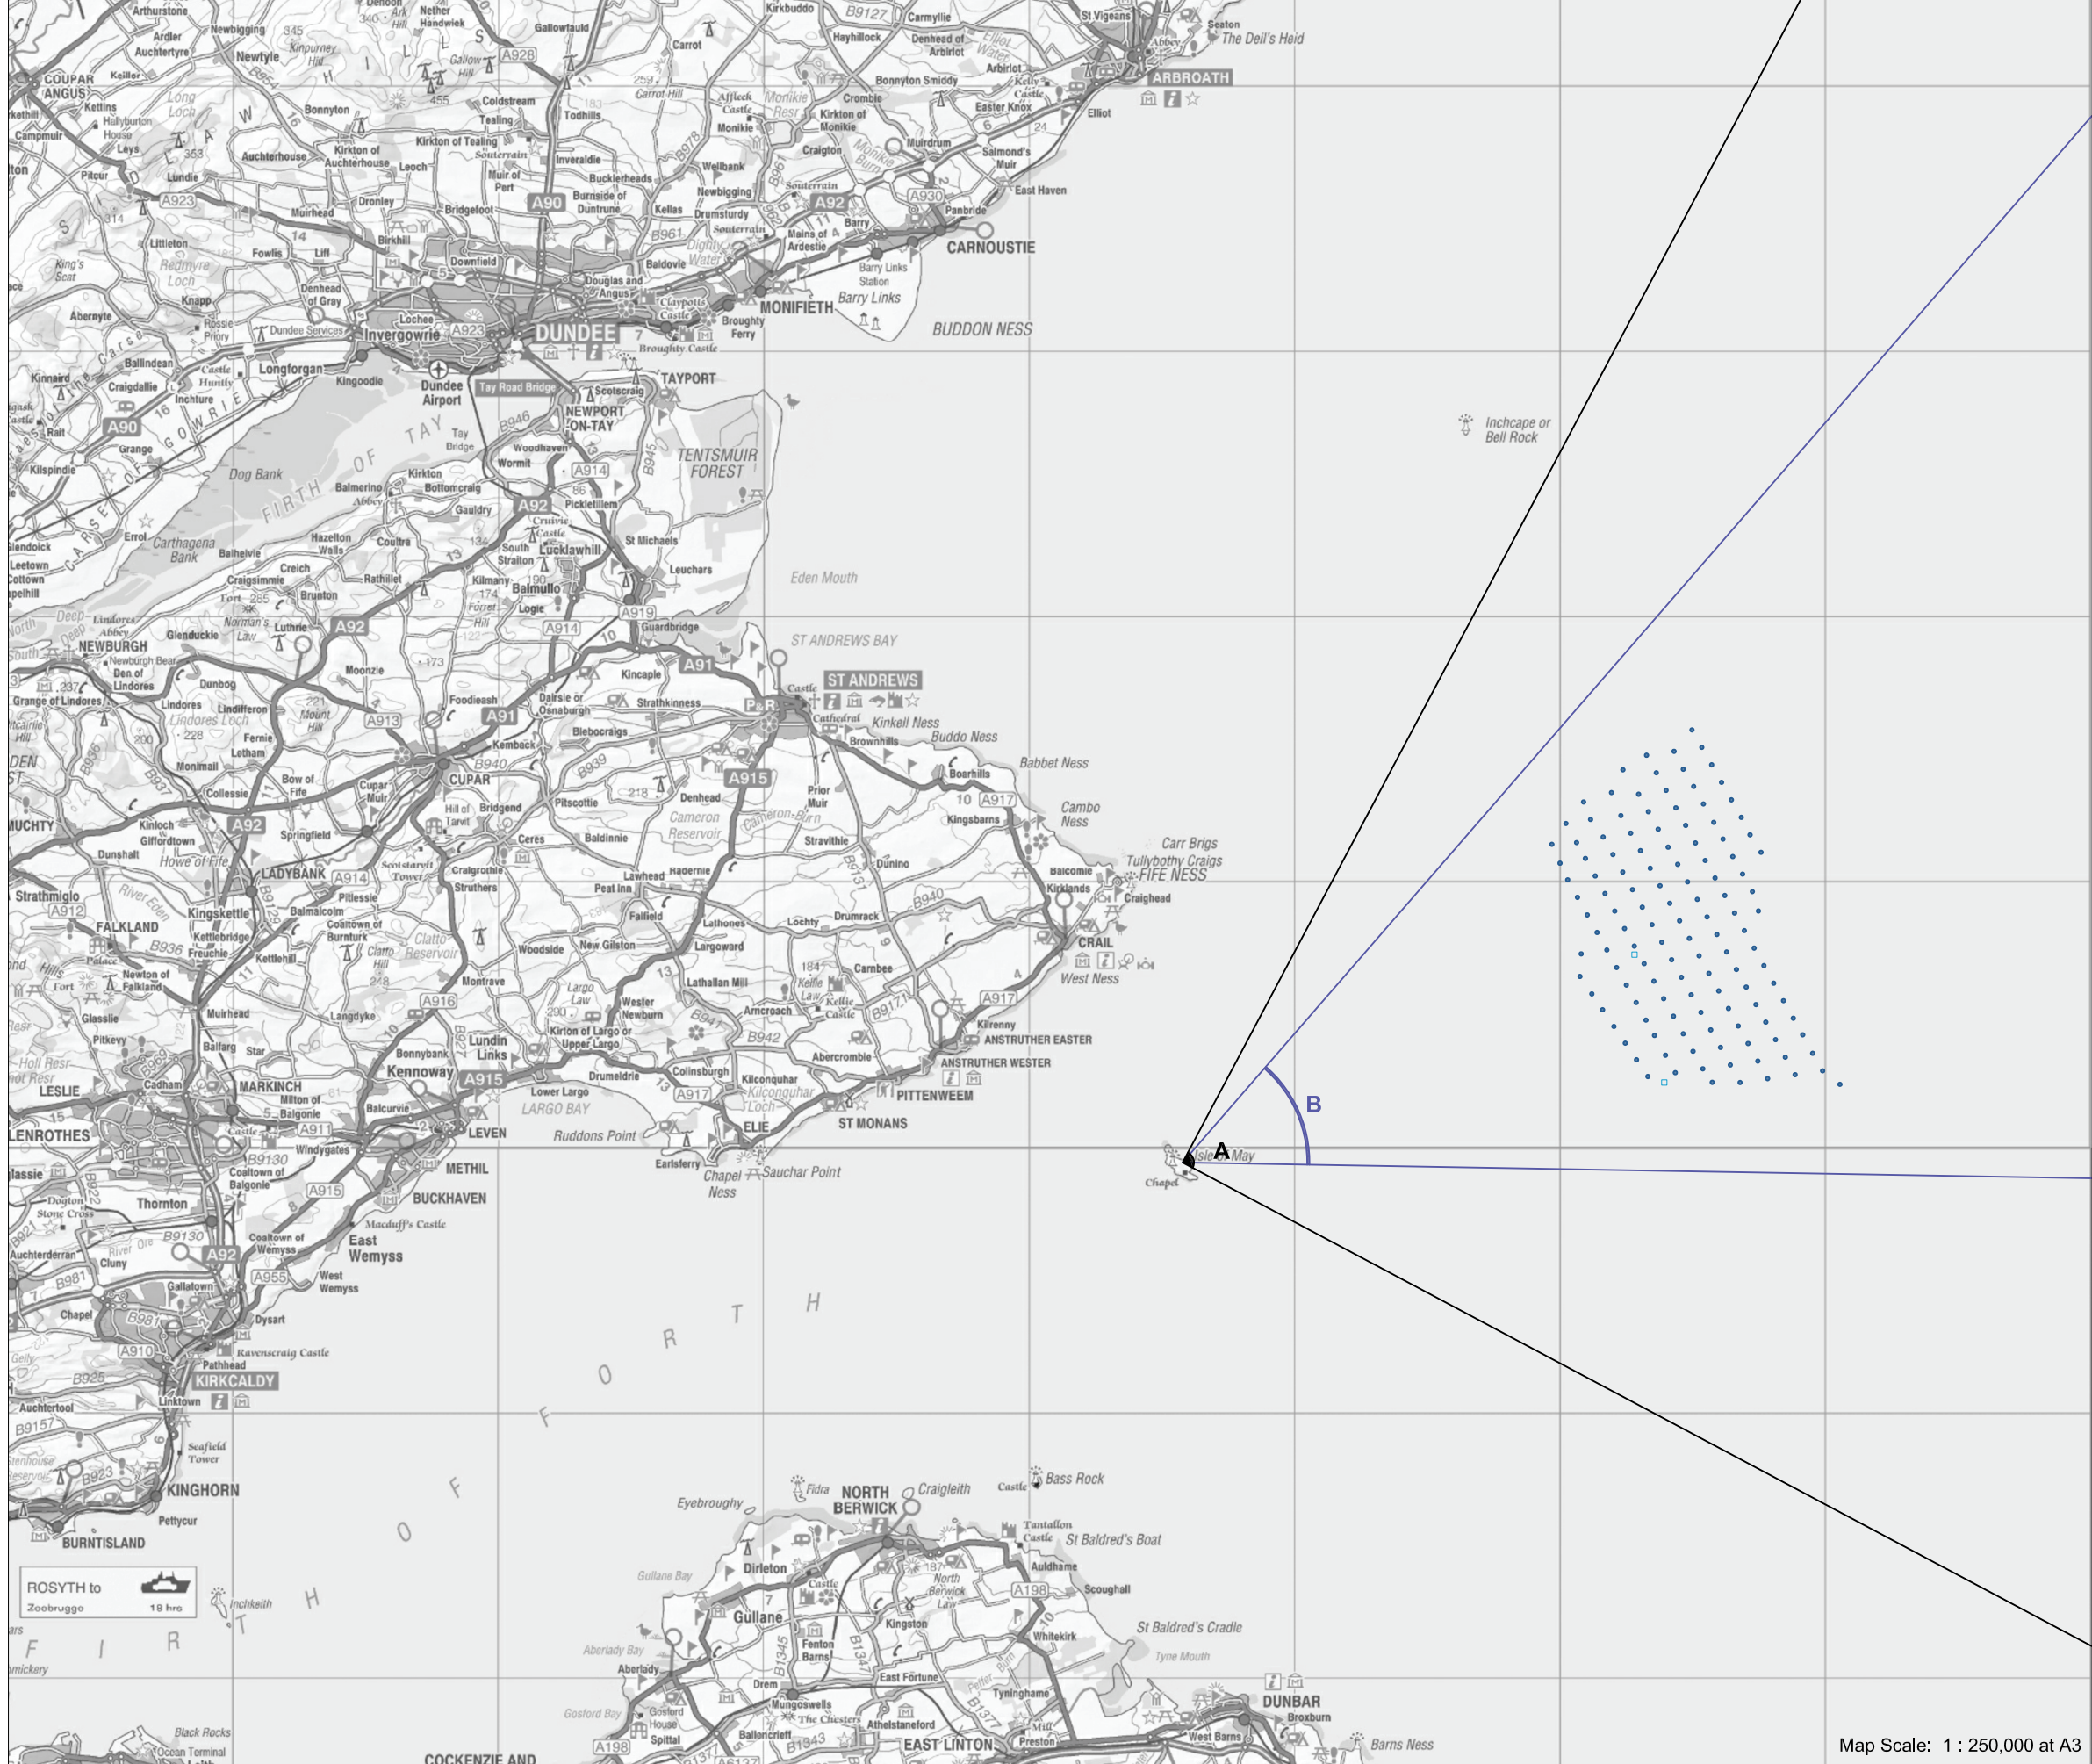

## ► Viewpoint 16A Isle of May

**Viewpoint Location**

OS Reference:	365655, 699329
Terrain height AOD (from model) :	41 m

**Neart na Gaoithe Offshore Wind Farm**

Distance to the nearest turbine:	16,526 m
Potential No of turbine hubs visible:	128
Potential No of turbine tips visible:	128

**Photography information**

Date:	17th August 2011
Time:	16:20
Camera type:	Nikon D7000
Focal length:	35 mm
Equivalent Focal length:	52 mm

**Figure 21.22.1a**