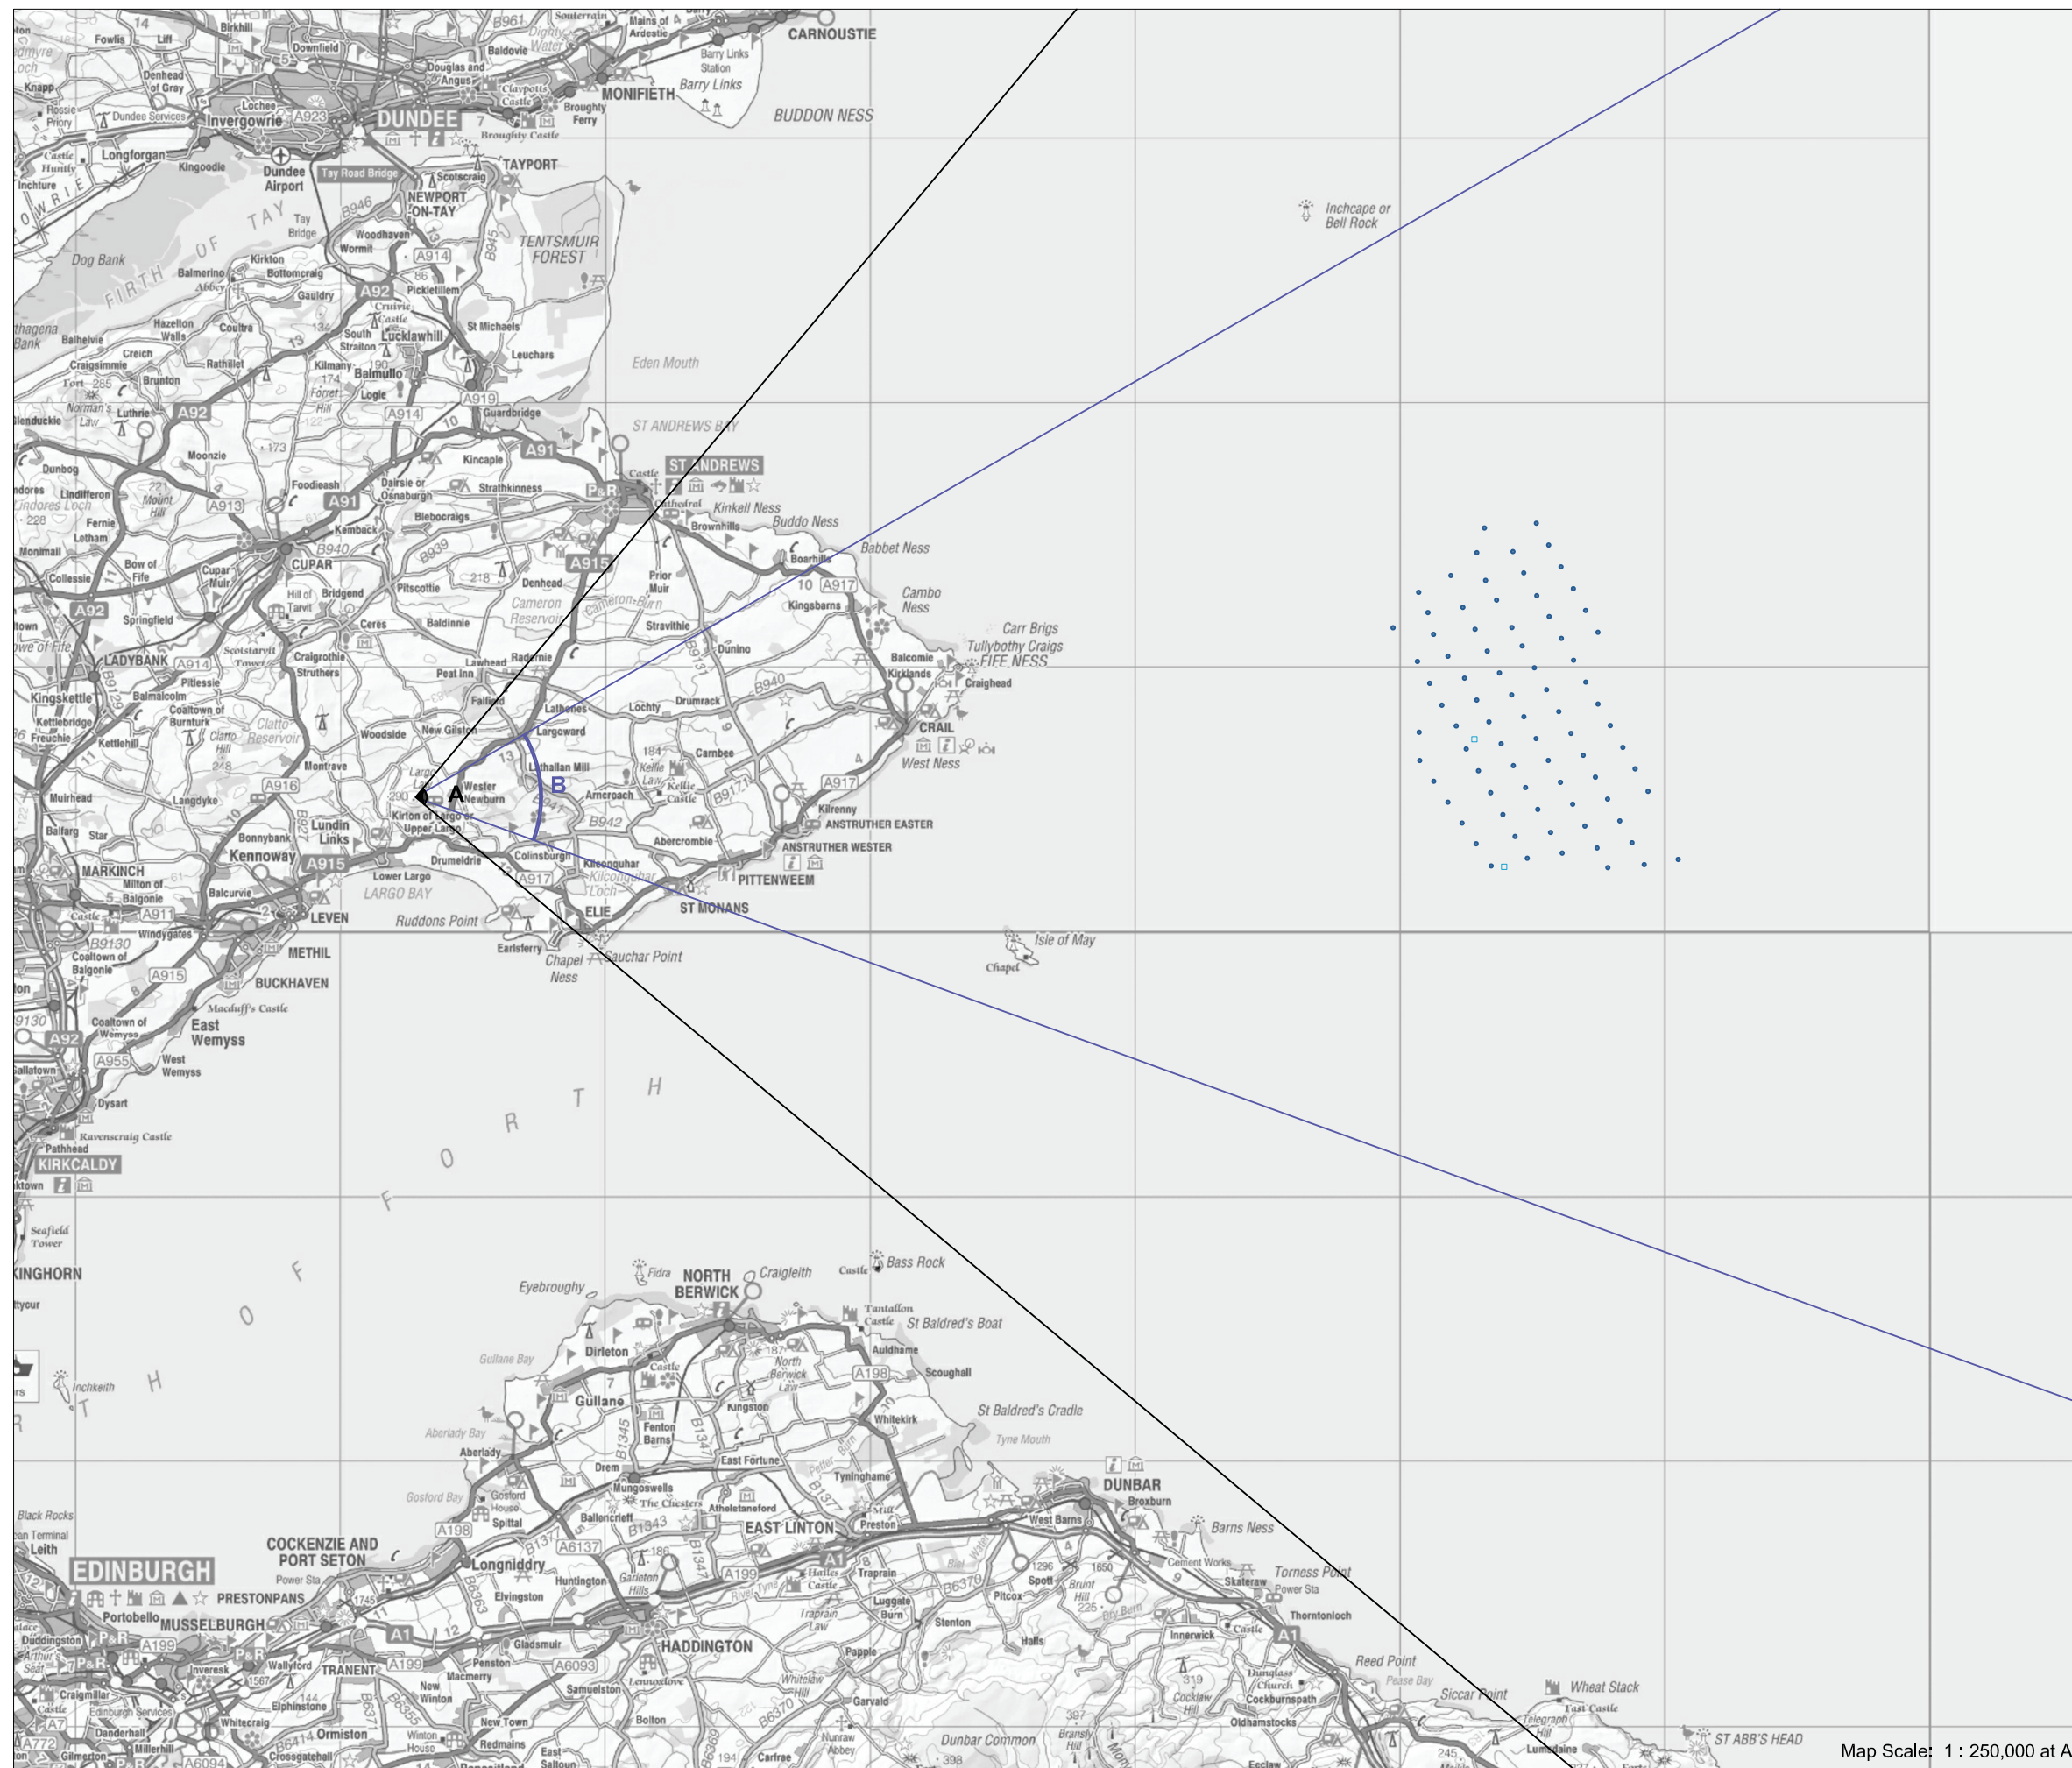

## ► Viewpoint 15B Largo Law

### Viewpoint Location

OS Reference:	342709, 704970
Terrain height AOD (from model) :	282 m

### Neart na Gaoithe Offshore Wind Farm

Distance to the nearest turbine:	37,396 m
Potential No of turbine hubs visible:	128
Potential No of turbine tips visible:	128

### Photography information

Date:	10th October 2011
Time:	15:45
Camera type:	Nikon D7000
Focal length:	35 mm
Equivalent Focal length:	52 mm

Map Scale: 1 : 250,000 at A3

Figure 21.21.2a