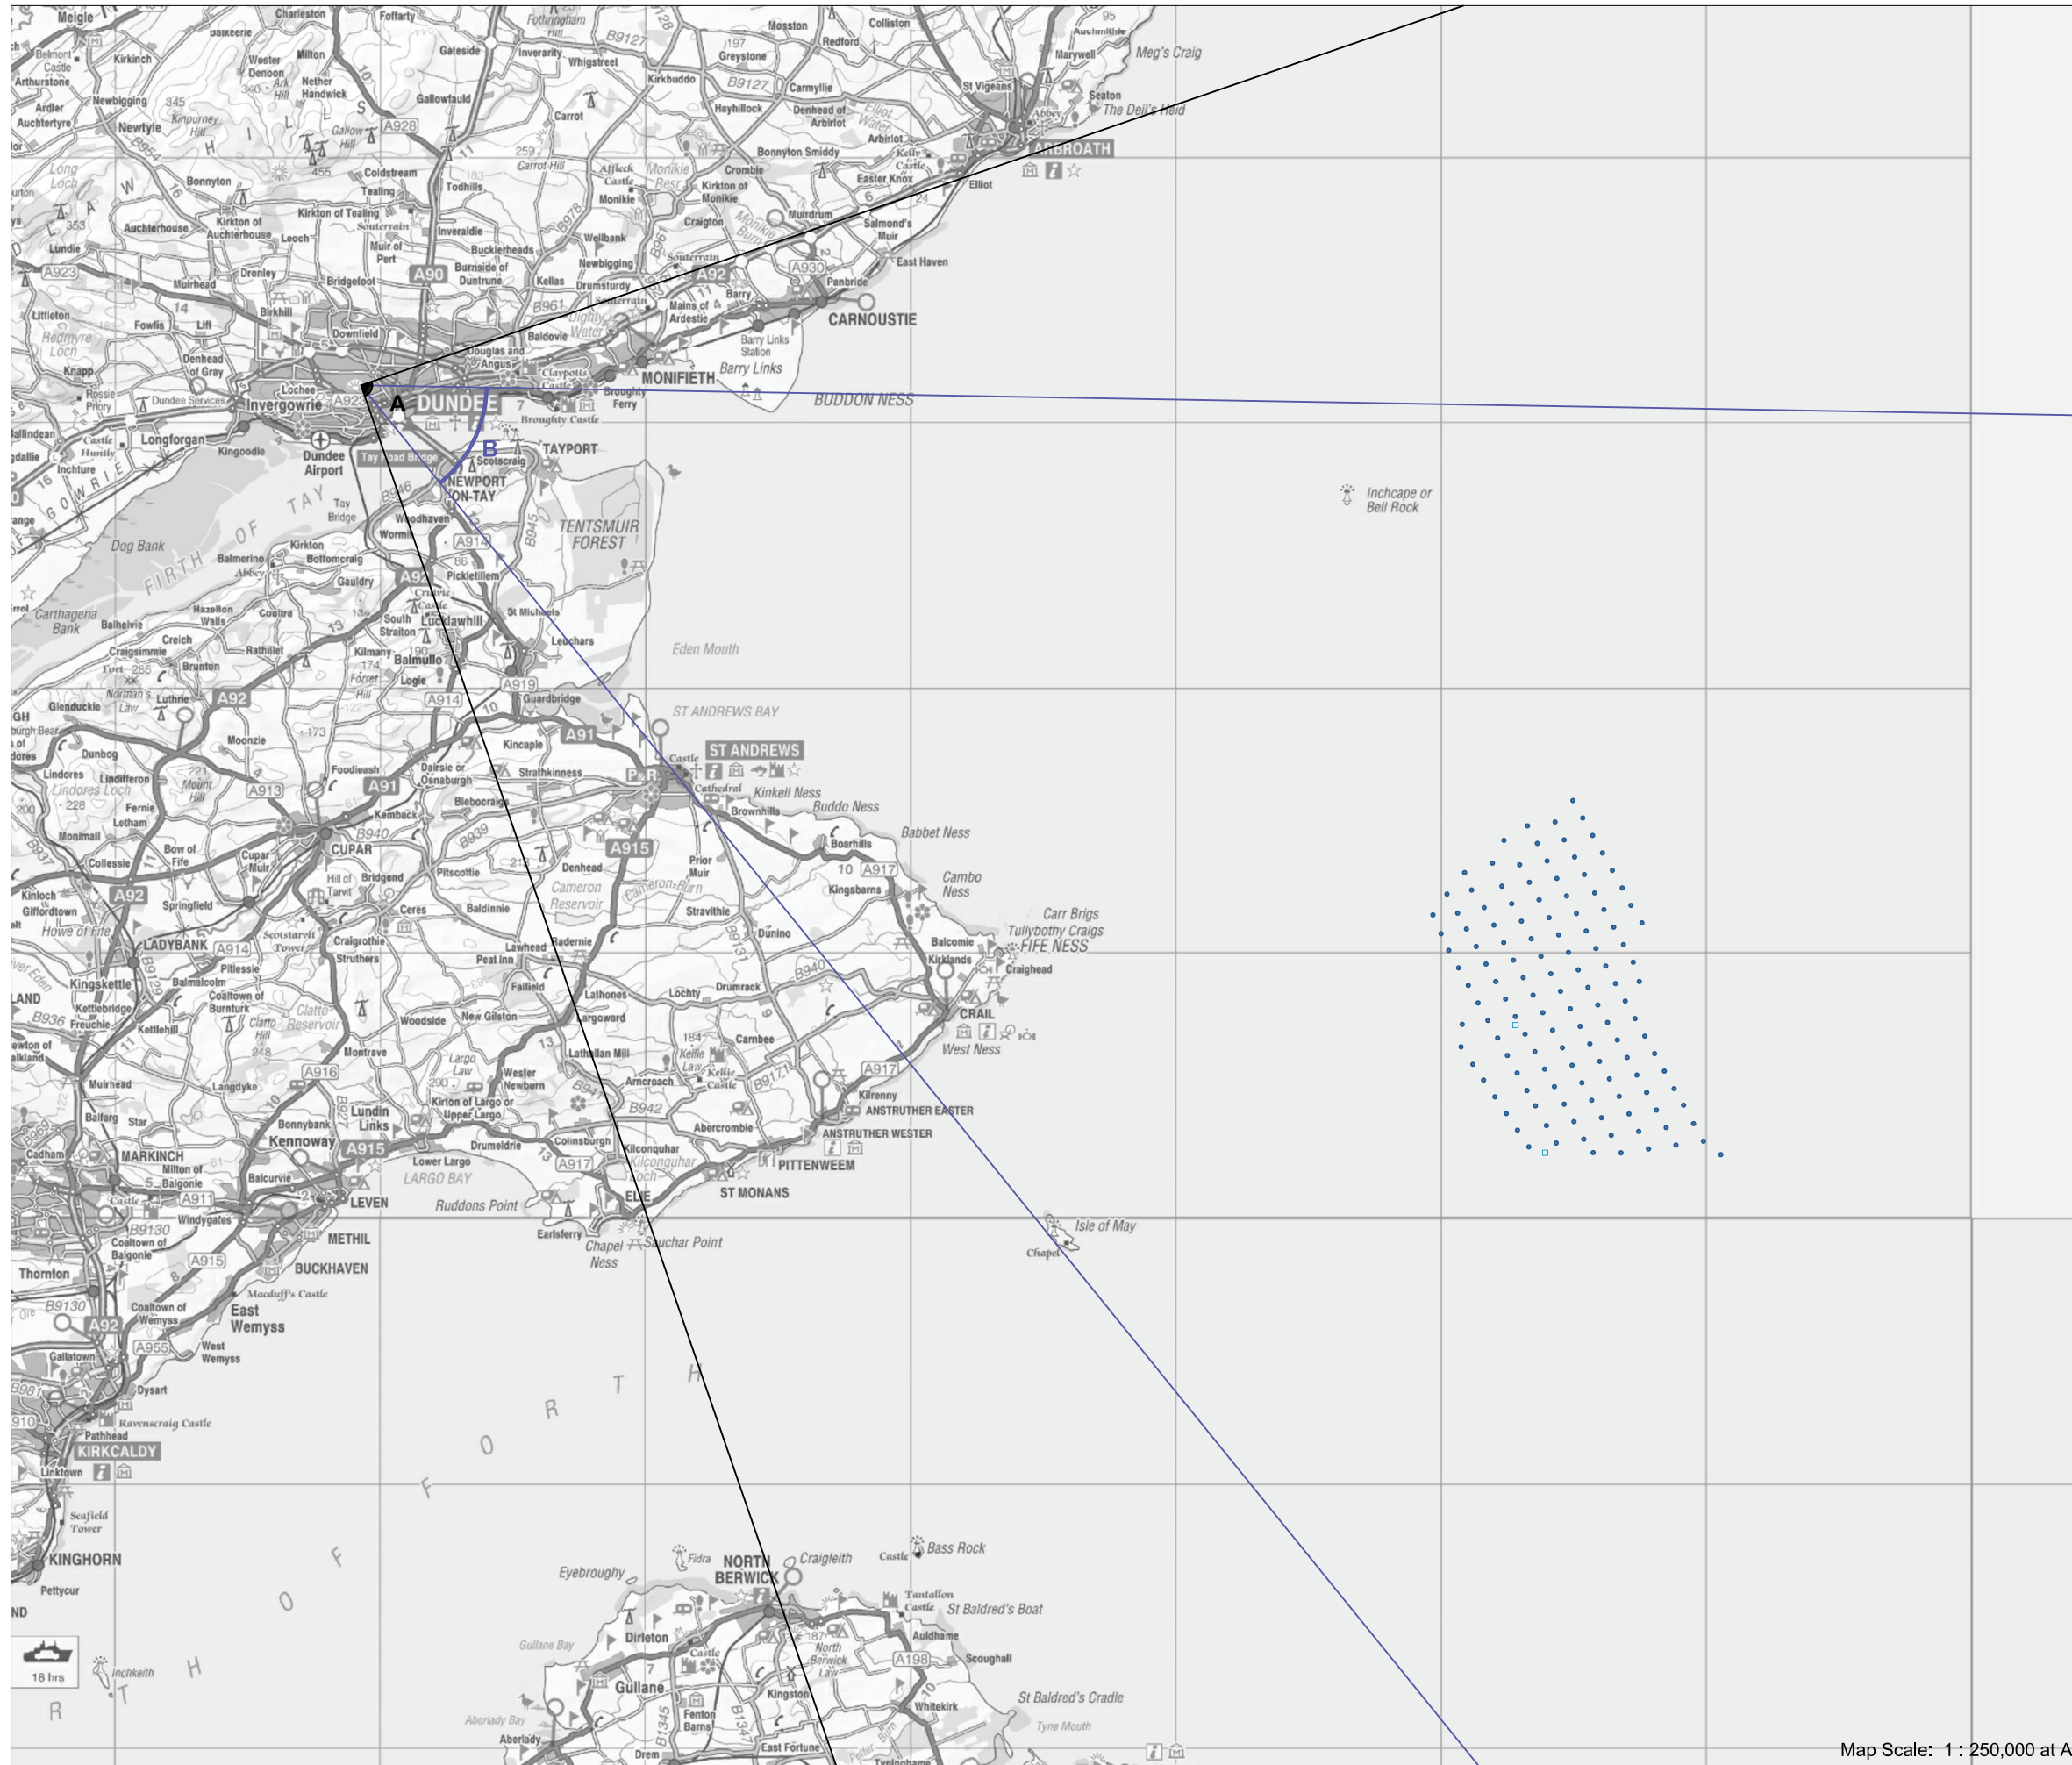

### Viewpoint Location

OS Reference:	339155, 731266
Terrain height AOD (from model) :	157 m

### Neart na Gaoithe Offshore Wind Farm

Distance to the nearest turbine:	45,068 m
Potential No of turbine hubs visible:	128
Potential No of turbine tips visible:	128

### Photography information

Date:	14th September 2011
Time:	13:20
Camera type:	Nikon D7000
Focal length:	35 mm
Equivalent Focal length:	52 mm

Figure 21.15.1a

Map Scale: 1 : 250,000 at A3