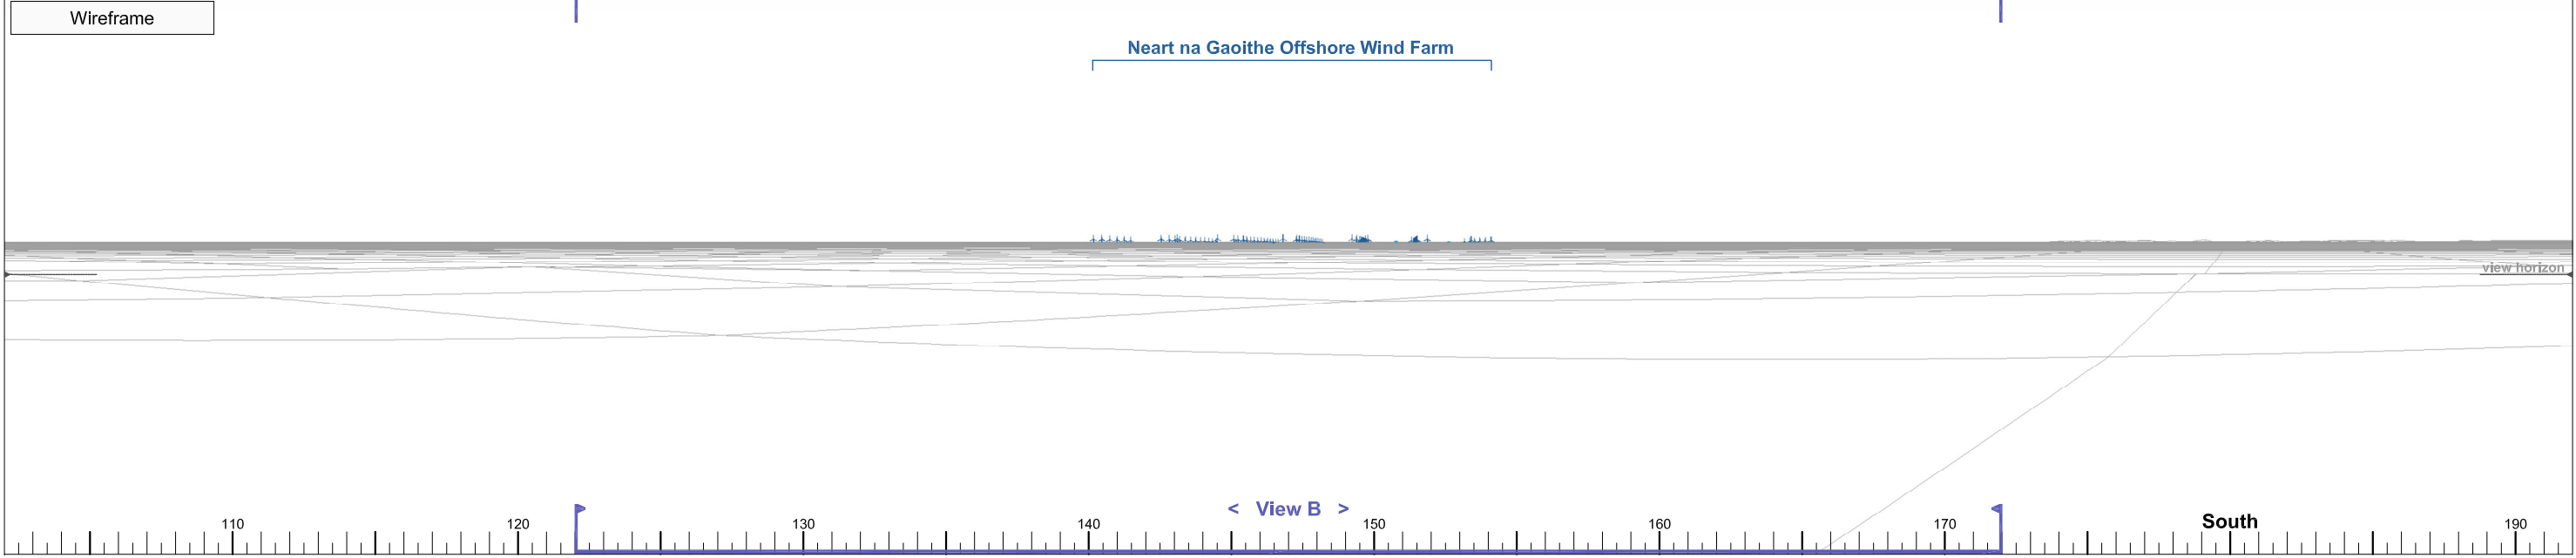

Photograph

Bell Rock Lighthouse

Wireframe

Neart na Gaoithe Offshore Wind Farm

Photomontage

► Viewpoint 7B Arbroath

View A

Bearing to centre of view:

147°

Horizontal field of view:

90°

Recommended viewing distance at A3:

25 cm

Figure 21.13.2b