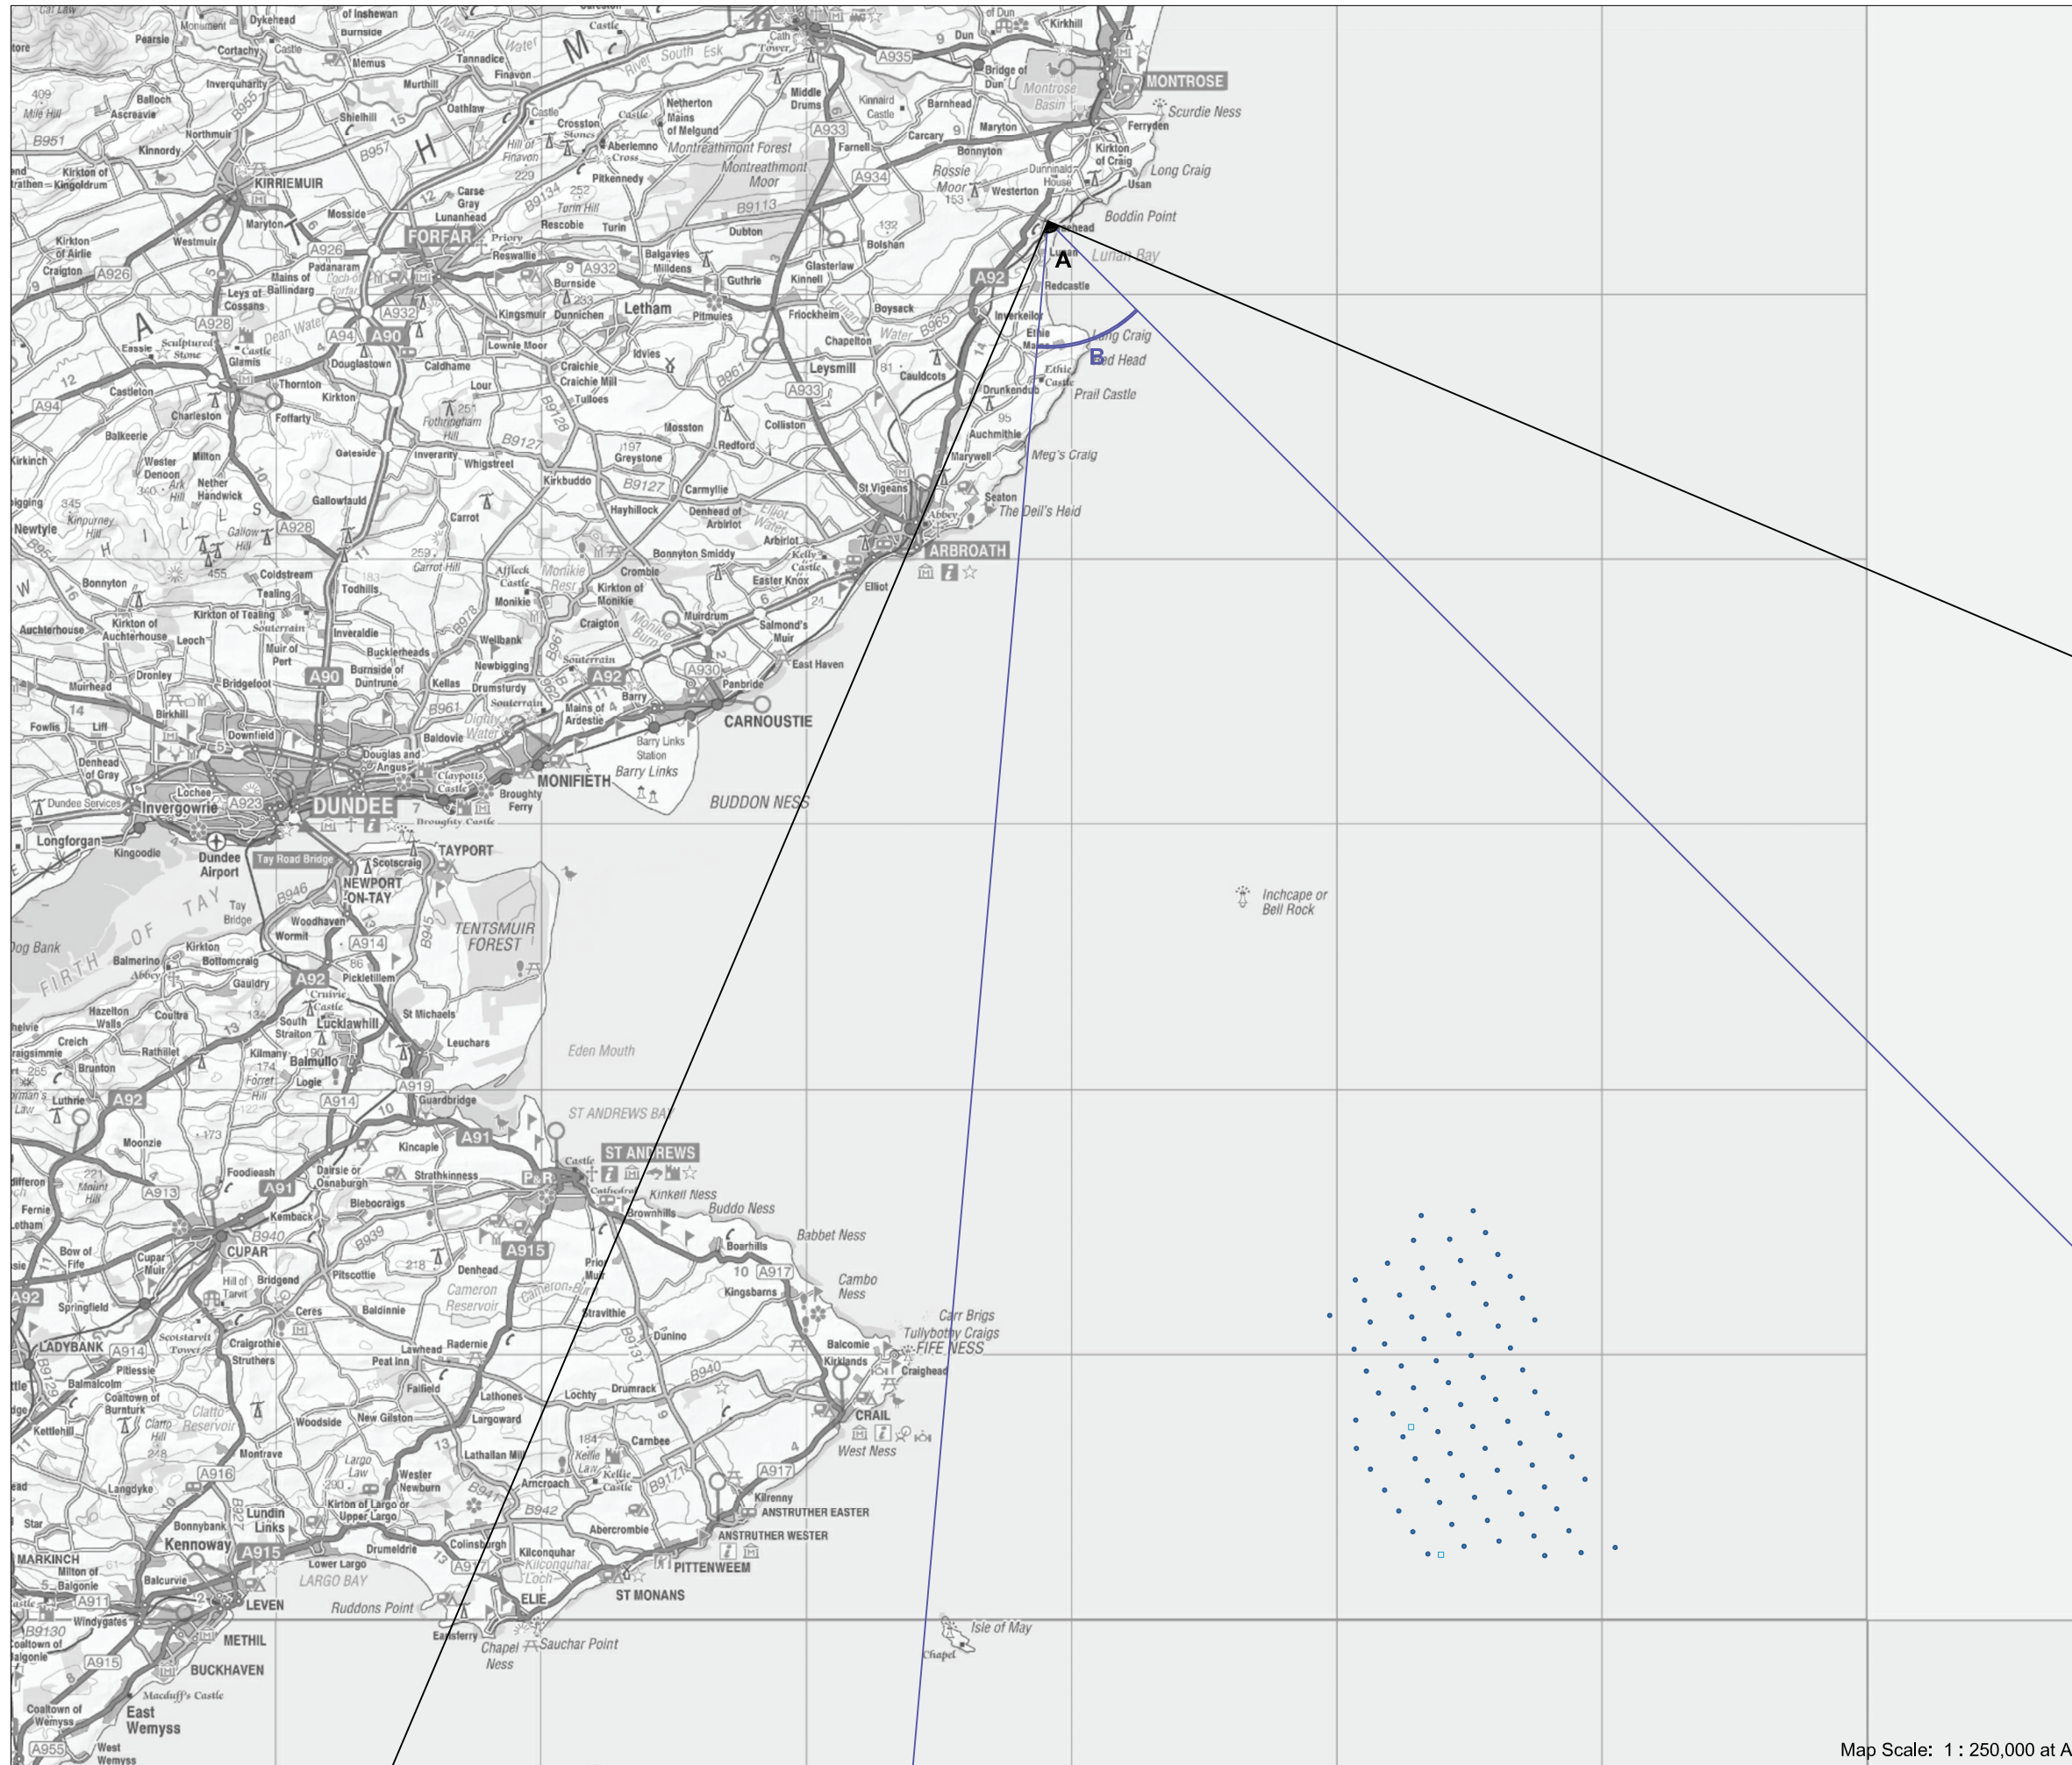

## ► Viewpoint 6B Braehead of Lunan

### Viewpoint Location

OS Reference:	368988, 752598
Terrain height AOD (from model) :	72 m

### Neart na Gaoithe Offshore Wind Farm

Distance to the nearest turbine:	40,024 m
Potential No of turbine hubs visible:	80
Potential No of turbine tips visible:	80

### Photography information

Date:	7th September 2011
Time:	13:05
Camera type:	Nikon D7000
Focal length:	35 mm
Equivalent Focal length:	52 mm

Figure 21.12.2a

Map Scale: 1 : 250,000 at A3