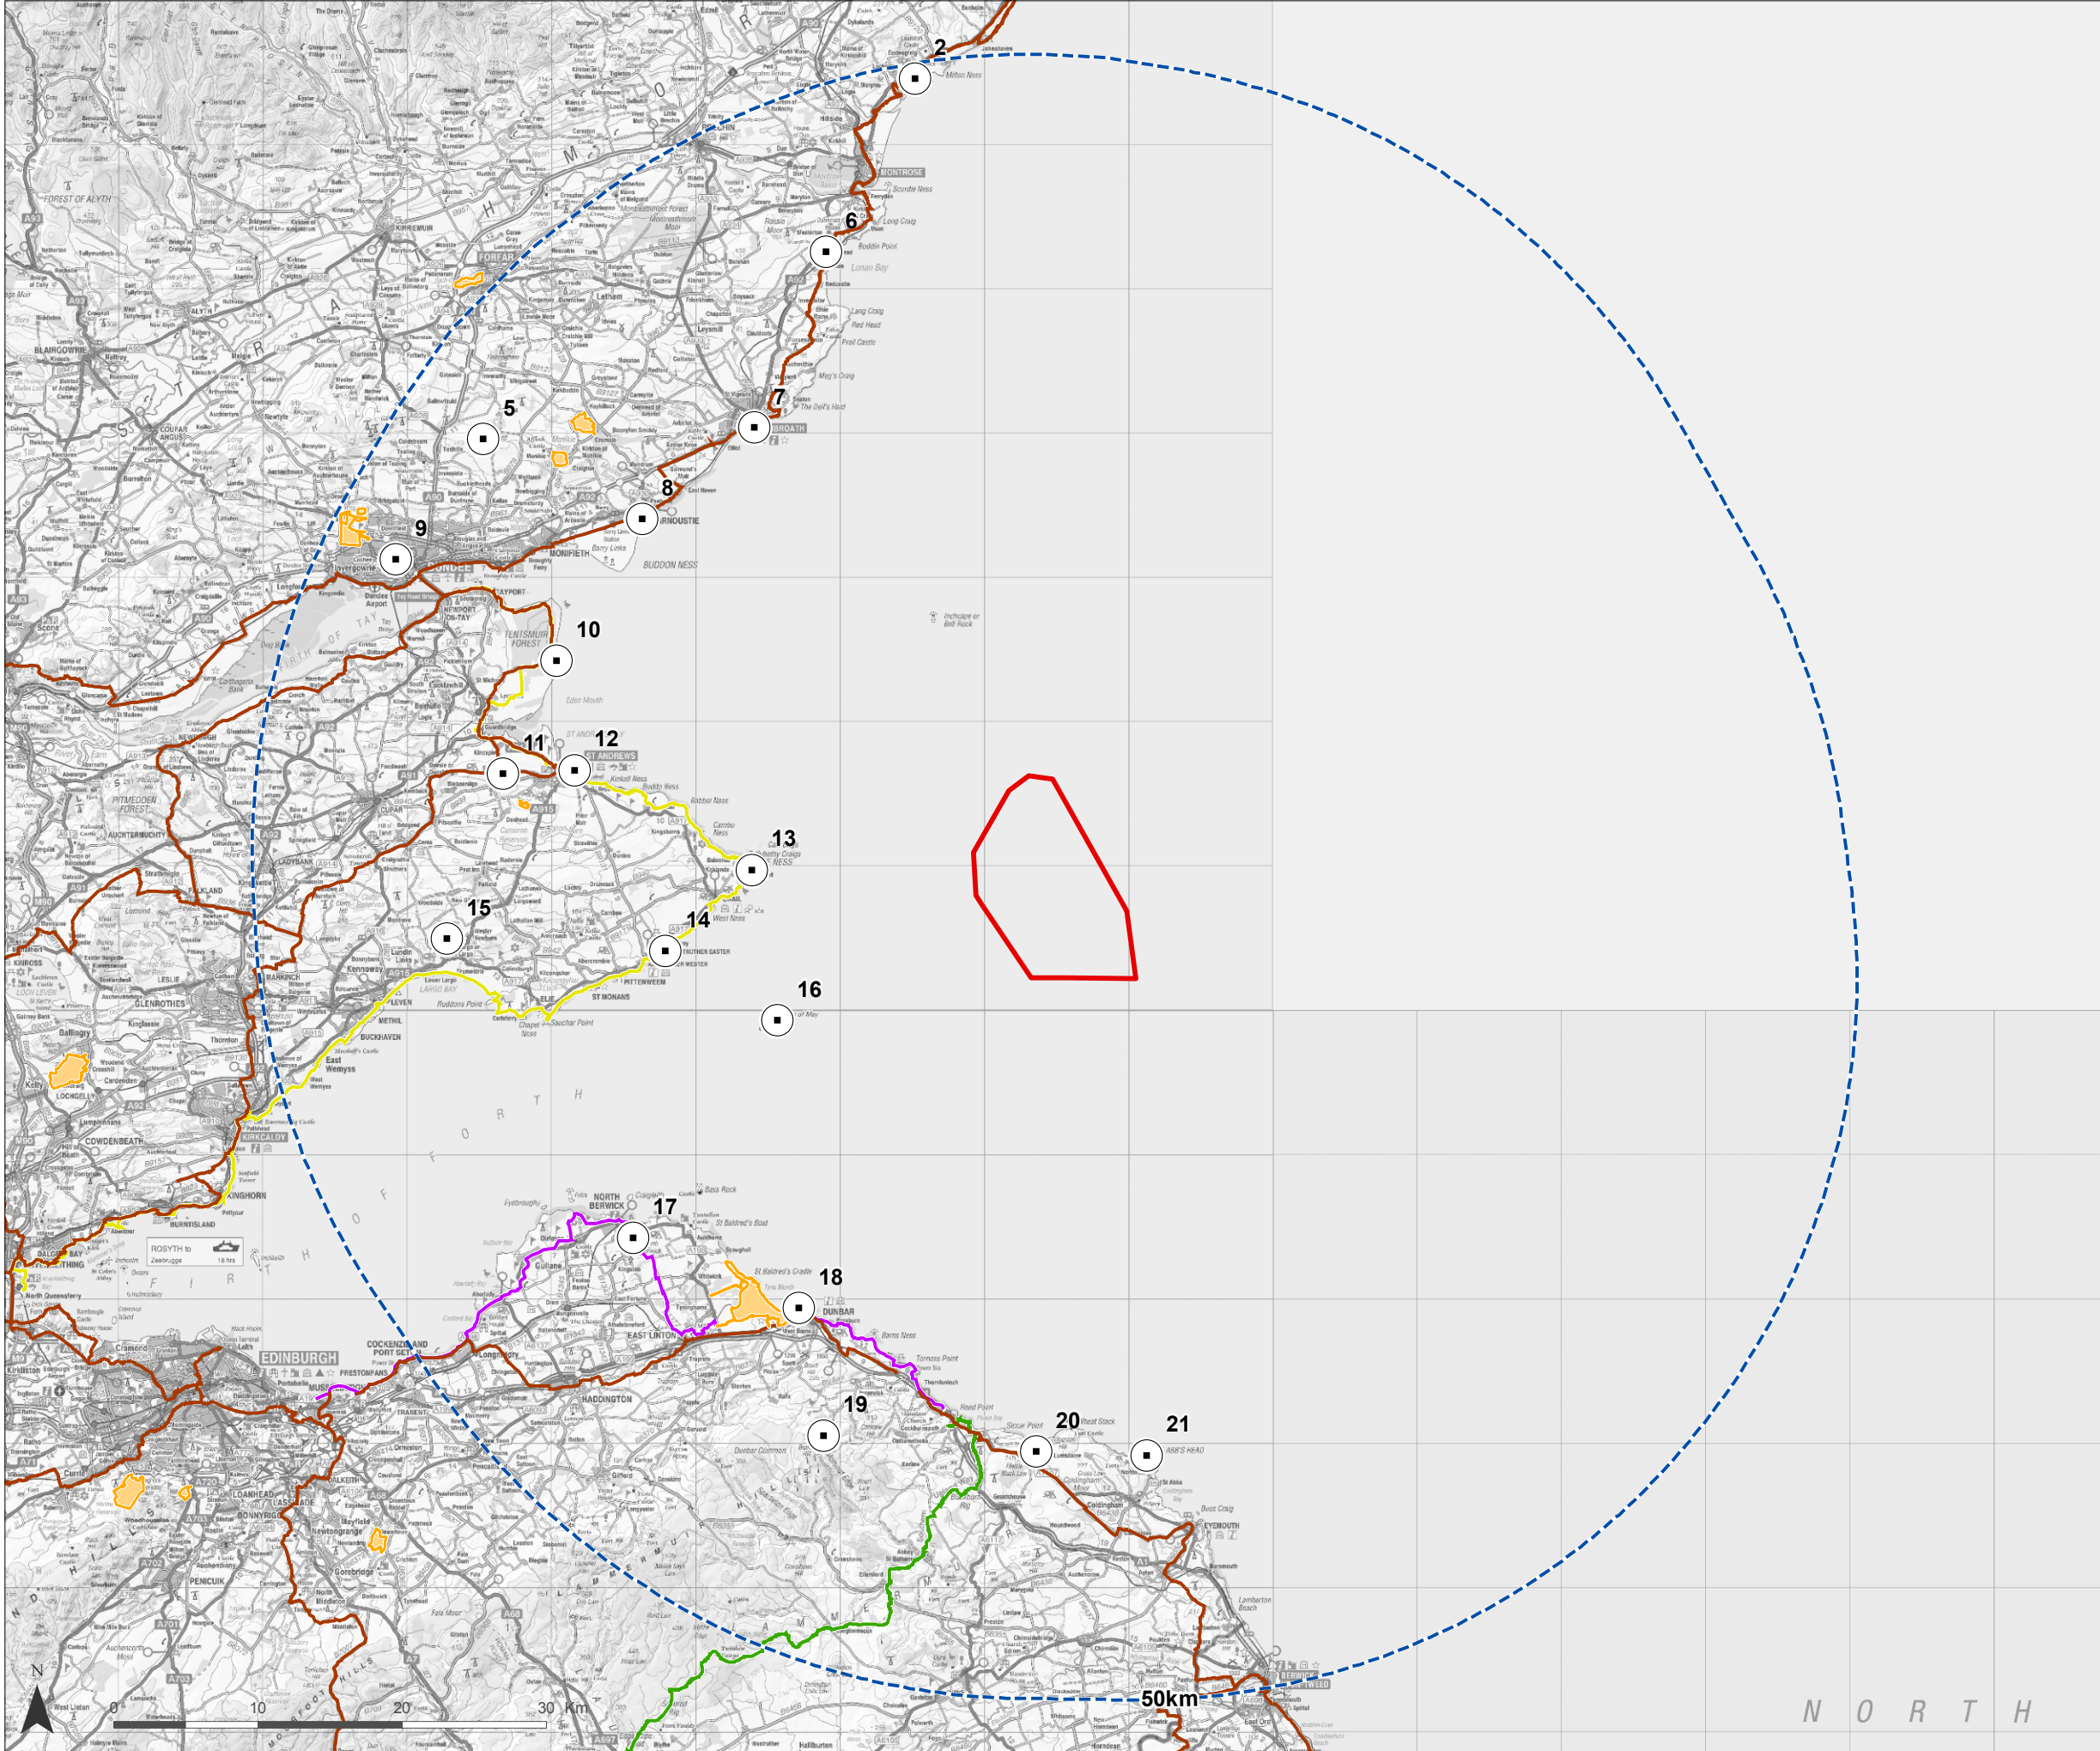

# Neart na Gaoithe Offshore Wind Farm

## Access and Recreation

-  Neart na Gaoithe Site Boundary
-  50km Study Area from Neart na Gaoithe Wind Farm Site Boundary
-  Country Park
-  National Cycle Route
-  Long Distance Footpath
-  John Muir Way
-  Fife Coastal Path

-  Proposed Viewpoint Locations
- 2. Beach Road, Kirkton, St Cyrus
- 5. Dodd Hill
- 6. Braehead of Lunan
- 7. Arbroath Signal Tower
- 8. Carnoustie
- 9. Dundee Law
- 10. Tentsmuir
- 11. Strathkinness
- 12. St Andrews, East Scores
- 13. Fife Ness, Lochaber Rock
- 14. Anstruther Easter
- 15. Largo Law
- 16. Isle of May
- 17. North Berwick Law
- 18. Dunbar
- 19. West Steel
- 20. Coldingham Moor
- 21. St Abb's Head

Map Scale: 1:450,000@ A3

Figure 21.9