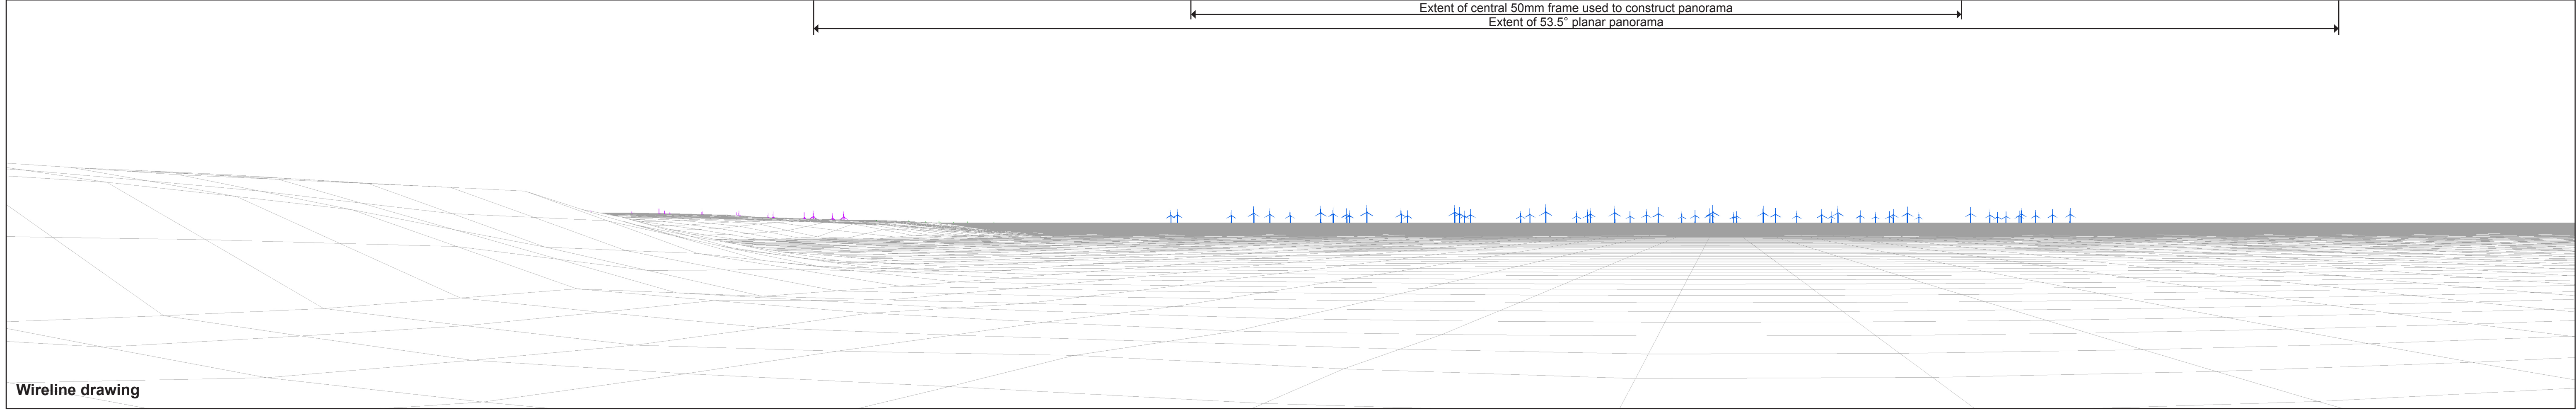

Scale: 1:35,000  
Reference: British National Grid  
Date: 12 December 2017  
File Ref: FIG14-X\_7098\_r1\_VPOverview\_A3L

Credits

Copyright © Mainstream Renewable Power Limited, 2017.  
Map produced by LUC  
Not to be copied, reproduced, or otherwise distributed without expressly written permission.  
Other Credits - © Crown copyright and database rights 2017 Ordnance Survey 0100031673.

Figure: 14.48.2  
Viewpoint N5: Crail

Cumulative Wind Farm key (by status):	Near na Gaoithe	OS reference:	361013 E 707243 N	Horizontal field of view:	90° (cylindrical projection)	Camera:	Nikon D600
	Inch Cape	AOD:	12 m	Principal distance:	522 mm	Lens:	AF 50mm f/1.8D
	Seagreen	Direction of view:	75°	Paper size:	841 x 297 mm (half A1)	Camera height:	1.5 m AGL
		Nearest turbine:	18.5 km	Correct printed image size:	820 x 260 mm	Date and time:	30/11/2017 16:10

Wireline drawing

View flat at a comfortable arm's length

**Figure: 14.48.3**  
**Viewpoint N5: Crail**

OS reference:	361013 E 707243 N	Horizontal field of view:	53.5° (planar projection)	Camera:	Nikon D600
AOD:	12 m	Principal distance:	812.5 mm	Lens:	AF 50mm f/1.8D
Direction of view:	85°	Paper size:	841 x 297 mm (half A1)	Camera height:	1.5 m AGL
Nearest turbine:	18.5 km	Correct printed image size:	820 x 260 mm	Date and time:	30/11/2017 16:10

Photomontage

View flat at a comfortable arm's length

Figure: 14.48.4  
Viewpoint N5: Crail

OS reference:	361013 E 707243 N	Horizontal field of view:	53.5° (planar projection)	Camera:	Nikon D600
AOD:	12 m	Principal distance:	812.5 mm	Lens:	AF 50mm f/1.8D
Direction of view:	85°	Paper size:	841 x 297 mm (half A1)	Camera height:	1.5 m AGL
Nearest turbine:	18.5 km	Correct printed image size:	820 x 260 mm	Date and time:	30/11/2017 16:10