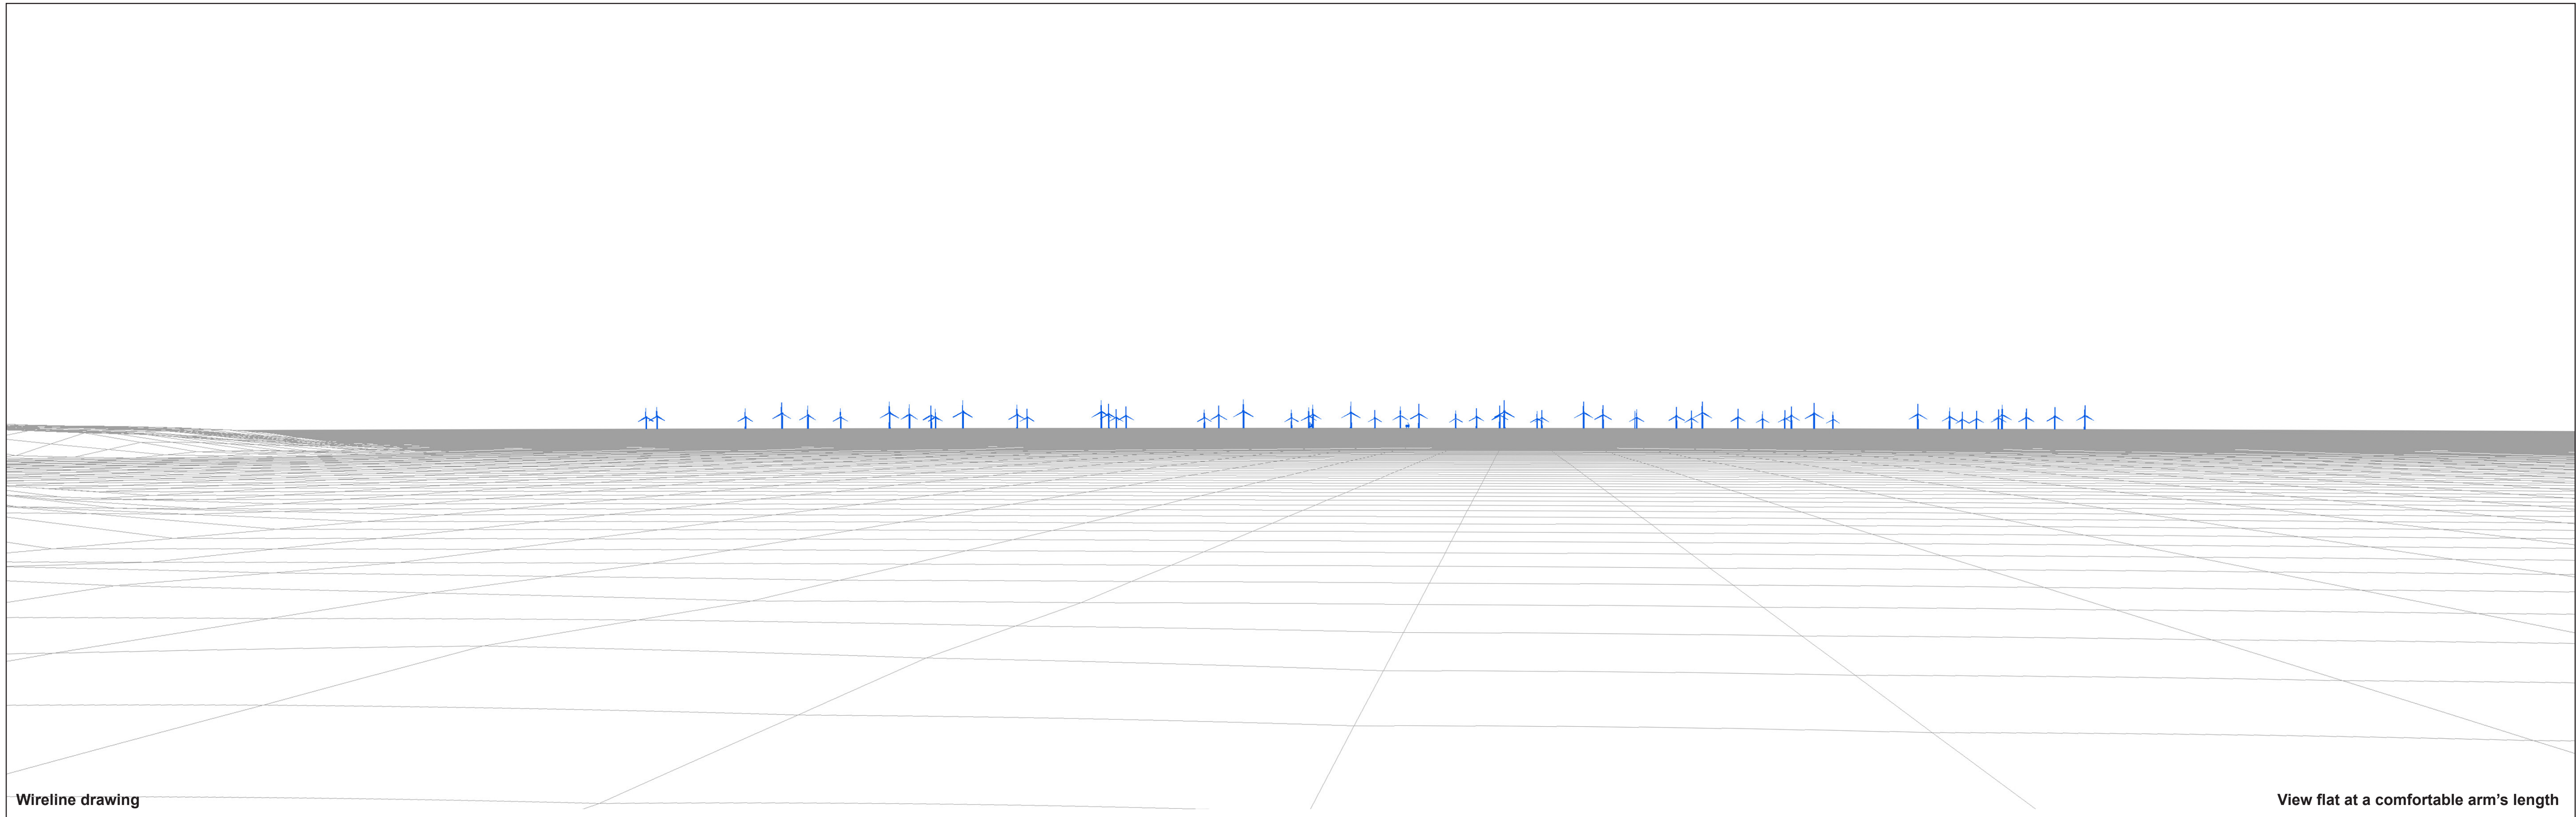

Scale: 1:35,000  
Reference: British National Grid  
Date: 12 December 2017  
File Ref: FIG14-X\_7098\_r1\_VPOverview\_A3L

Credits

Copyright © Mainstream Renewable Power Limited, 2017.  
Map produced by LUC  
Not to be copied, reproduced, or otherwise distributed without expressly written permission.  
Other Credits - © Crown copyright and database rights 2017 Ordnance Survey 0100031673.

Figure: 14.48.2  
Viewpoint N5: Crail

Cumulative Wind Farm key (by status):	Near na Gaoithe	OS reference:	361013 E 707243 N	Horizontal field of view:	90° (cylindrical projection)	Camera:	Nikon D600
	Inch Cape	AOD:	12 m	Principal distance:	522 mm	Lens:	AF 50mm f/1.8D
	Seagreen	Direction of view:	75°	Paper size:	841 x 297 mm (half A1)	Camera height:	1.5 m AGL
		Nearest turbine:	18.5 km	Correct printed image size:	820 x 260 mm	Date and time:	30/11/2017 16:10

Wireline drawing

View flat at a comfortable arm's length

**Figure: 14.48.3**  
**Viewpoint N5: Crail**

OS reference:	361013 E 707243 N	Horizontal field of view:	53.5° (planar projection)	Camera:	Nikon D600
AOD:	12 m	Principal distance:	812.5 mm	Lens:	AF 50mm f/1.8D
Direction of view:	85°	Paper size:	841 x 297 mm (half A1)	Camera height:	1.5 m AGL
Nearest turbine:	18.5 km	Correct printed image size:	820 x 260 mm	Date and time:	30/11/2017 16:10

Photomontage

View flat at a comfortable arm's length

Figure: 14.48.4  
Viewpoint N5: Crail

OS reference:	361013 E 707243 N	Horizontal field of view:	53.5° (planar projection)	Camera:	Nikon D600
AOD:	12 m	Principal distance:	812.5 mm	Lens:	AF 50mm f/1.8D
Direction of view:	85°	Paper size:	841 x 297 mm (half A1)	Camera height:	1.5 m AGL
Nearest turbine:	18.5 km	Correct printed image size:	820 x 260 mm	Date and time:	30/11/2017 16:10