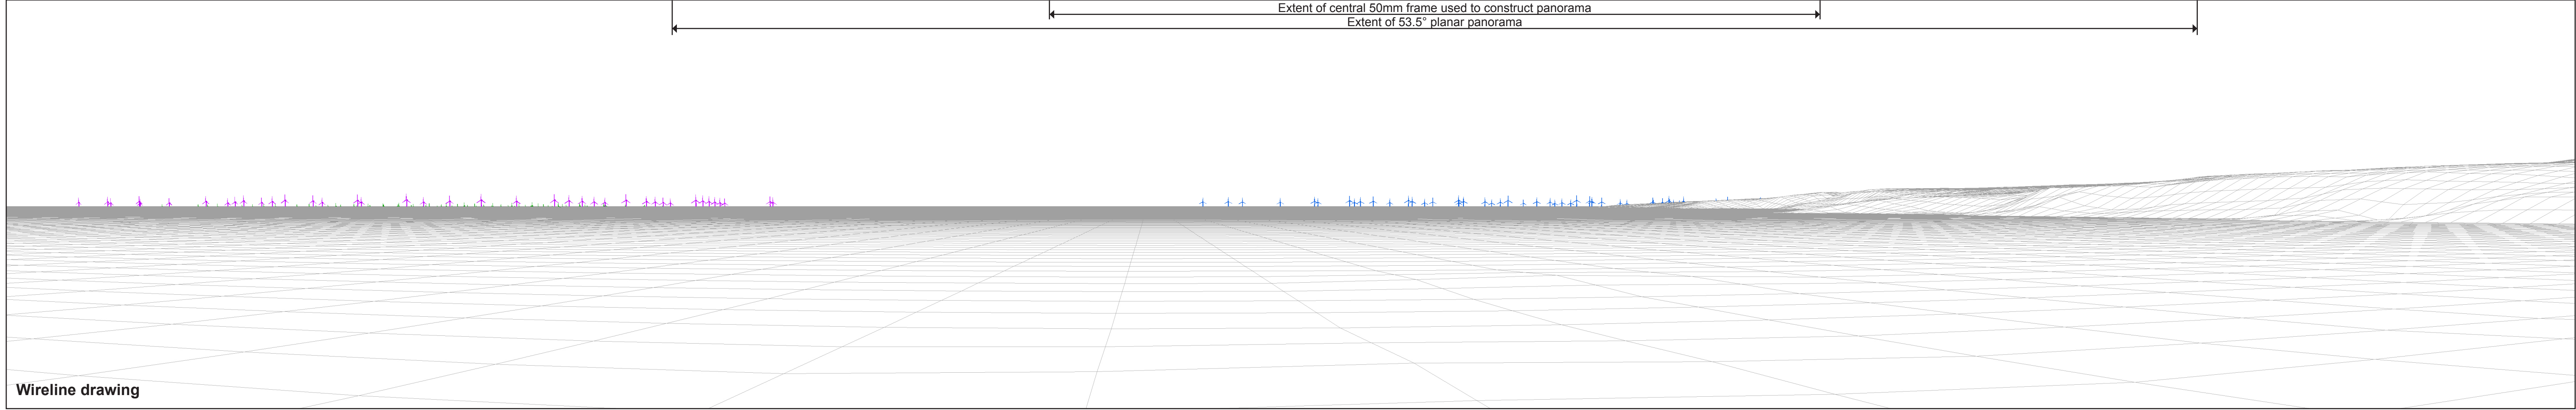

Map Details

Scale: 1:35,000
Reference: British National Grid
Date: 12 December 2017
File Ref: FIG14-X_7098_r1_VPoverview_A3L

Credits

Copyright © Mainstream Renewable Power Limited, 2017.
Map produced by LUC
Not to be copied, reproduced, or otherwise distributed without expressly written permission.
Other Credits - © Crown copyright and database rights 2017 Ordnance Survey 0100031673.

Figure: 14.47.2
Viewpoint N4: St Andrews, East Scores

Cumulative Wind Farm key (by status):	Neart na Gaoithe	OS reference:	351572 E 716672 N	Horizontal field of view:	90° (cylindrical projection)	Camera:	Nikon D600
	Inch Cape	AOD:	6 m	Principal distance:	522 mm	Lens:	AF 50mm f/1.8D
	Seagreen	Direction of view:	95°	Paper size:	841 x 297 mm (half A1)	Camera height:	1.5 m AGL
		Nearest turbine:	28.5 km	Correct printed image size:	820 x 260 mm	Date and time:	29/08/2017 20:40

Wireline drawing

View flat at a comfortable arm's length

Figure: 14.47.3
Viewpoint N4: St Andrews, East Scores

OS reference:	351572 E 716672 N	Horizontal field of view:	53.5° (planar projection)	Camera:	Nikon D600
AOD:	6 m	Principal distance:	812.5 mm	Lens:	AF 50mm f/1.8D
Direction of view:	100°	Paper size:	841 x 297 mm (half A1)	Camera height:	1.5 m AGL
Nearest turbine:	28.5 km	Correct printed image size:	820 x 260 mm	Date and time:	29/08/2017 20:40

Photomontage

View flat at a comfortable arm's length

Figure: 14.47.4
Viewpoint N4: St Andrews, East Scores

OS reference:	351572 E 716672 N	Horizontal field of view:	53.5° (planar projection)	Camera:	Nikon D600
AOD:	6 m	Principal distance:	812.5 mm	Lens:	AF 50mm f/1.8D
Direction of view:	100°	Paper size:	841 x 297 mm (half A1)	Camera height:	1.5 m AGL
Nearest turbine:	28.5 km	Correct printed image size:	820 x 260 mm	Date and time:	29/08/2017 20:40