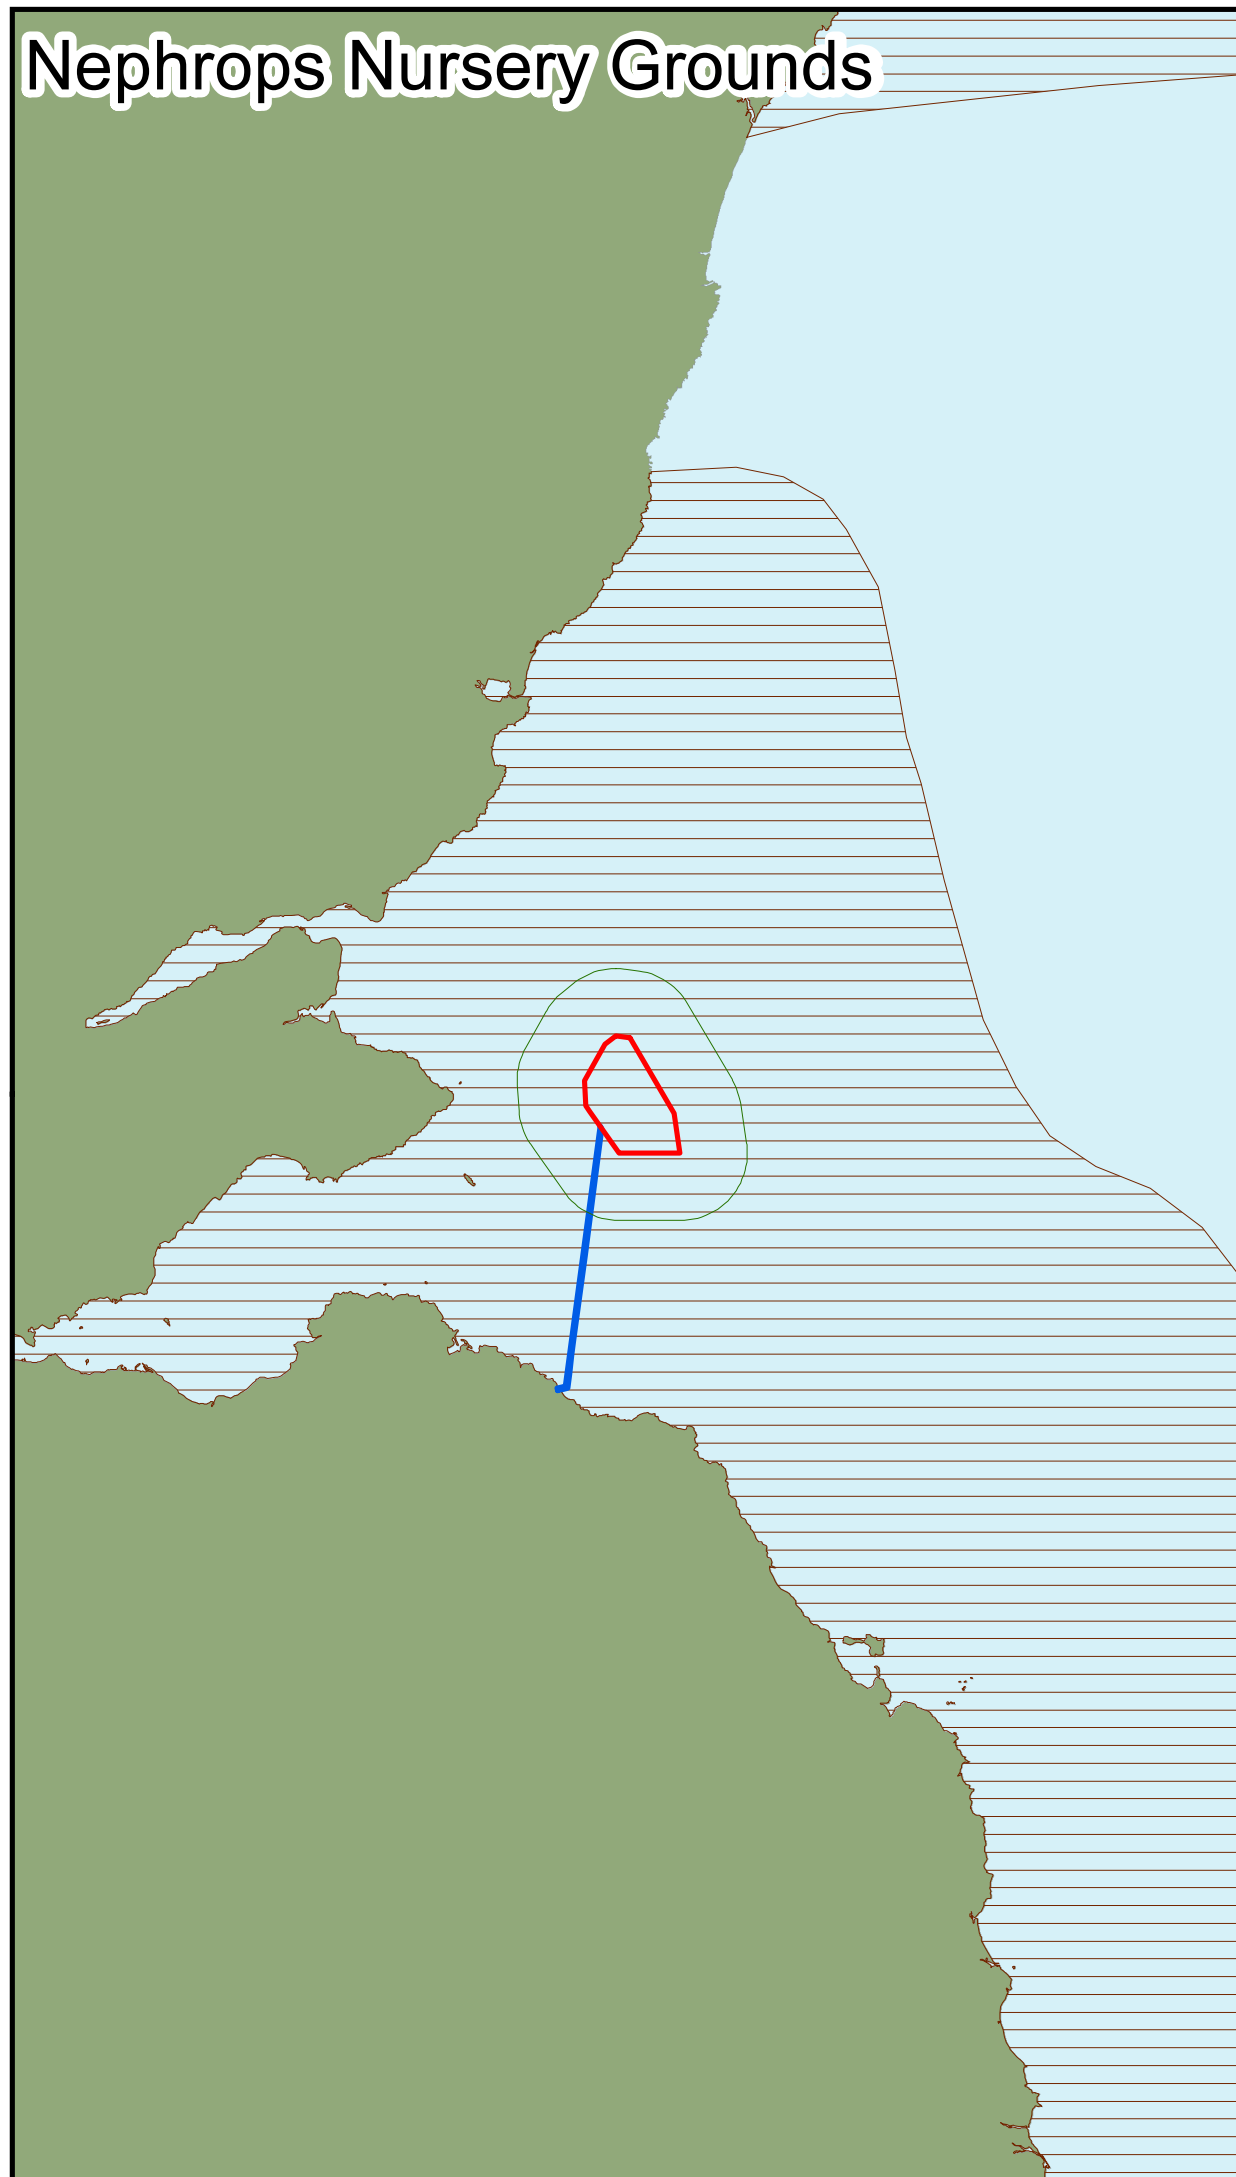

# Nephrops Spawning Grounds

# Nephrops Nursery Grounds

Project

**Neart na Gaoithe**

Map Title

**Figure 7.8: Distribution of Nephrops Spawning and Nursery Grounds**

Drawing Number

UK02-0803-145-GOB-EIA\_FE\_7\_8-DRG-A

Legend

- Wind Farm
- Export Cable Corridor
- Wind Farm Area 8 km Buffer
- Coull et al., 1998

Map Details

Scale: 1:900,000

Reference: WGS 1984 UTM Zone 30N

Date: 22 December 2017

Credits

Copyright © Mainstream Renewable Power Limited, 2017.  
Map produced by Mainstream Renewable Power.  
Not to be copied, reproduced, or otherwise distributed without expressly written permission.