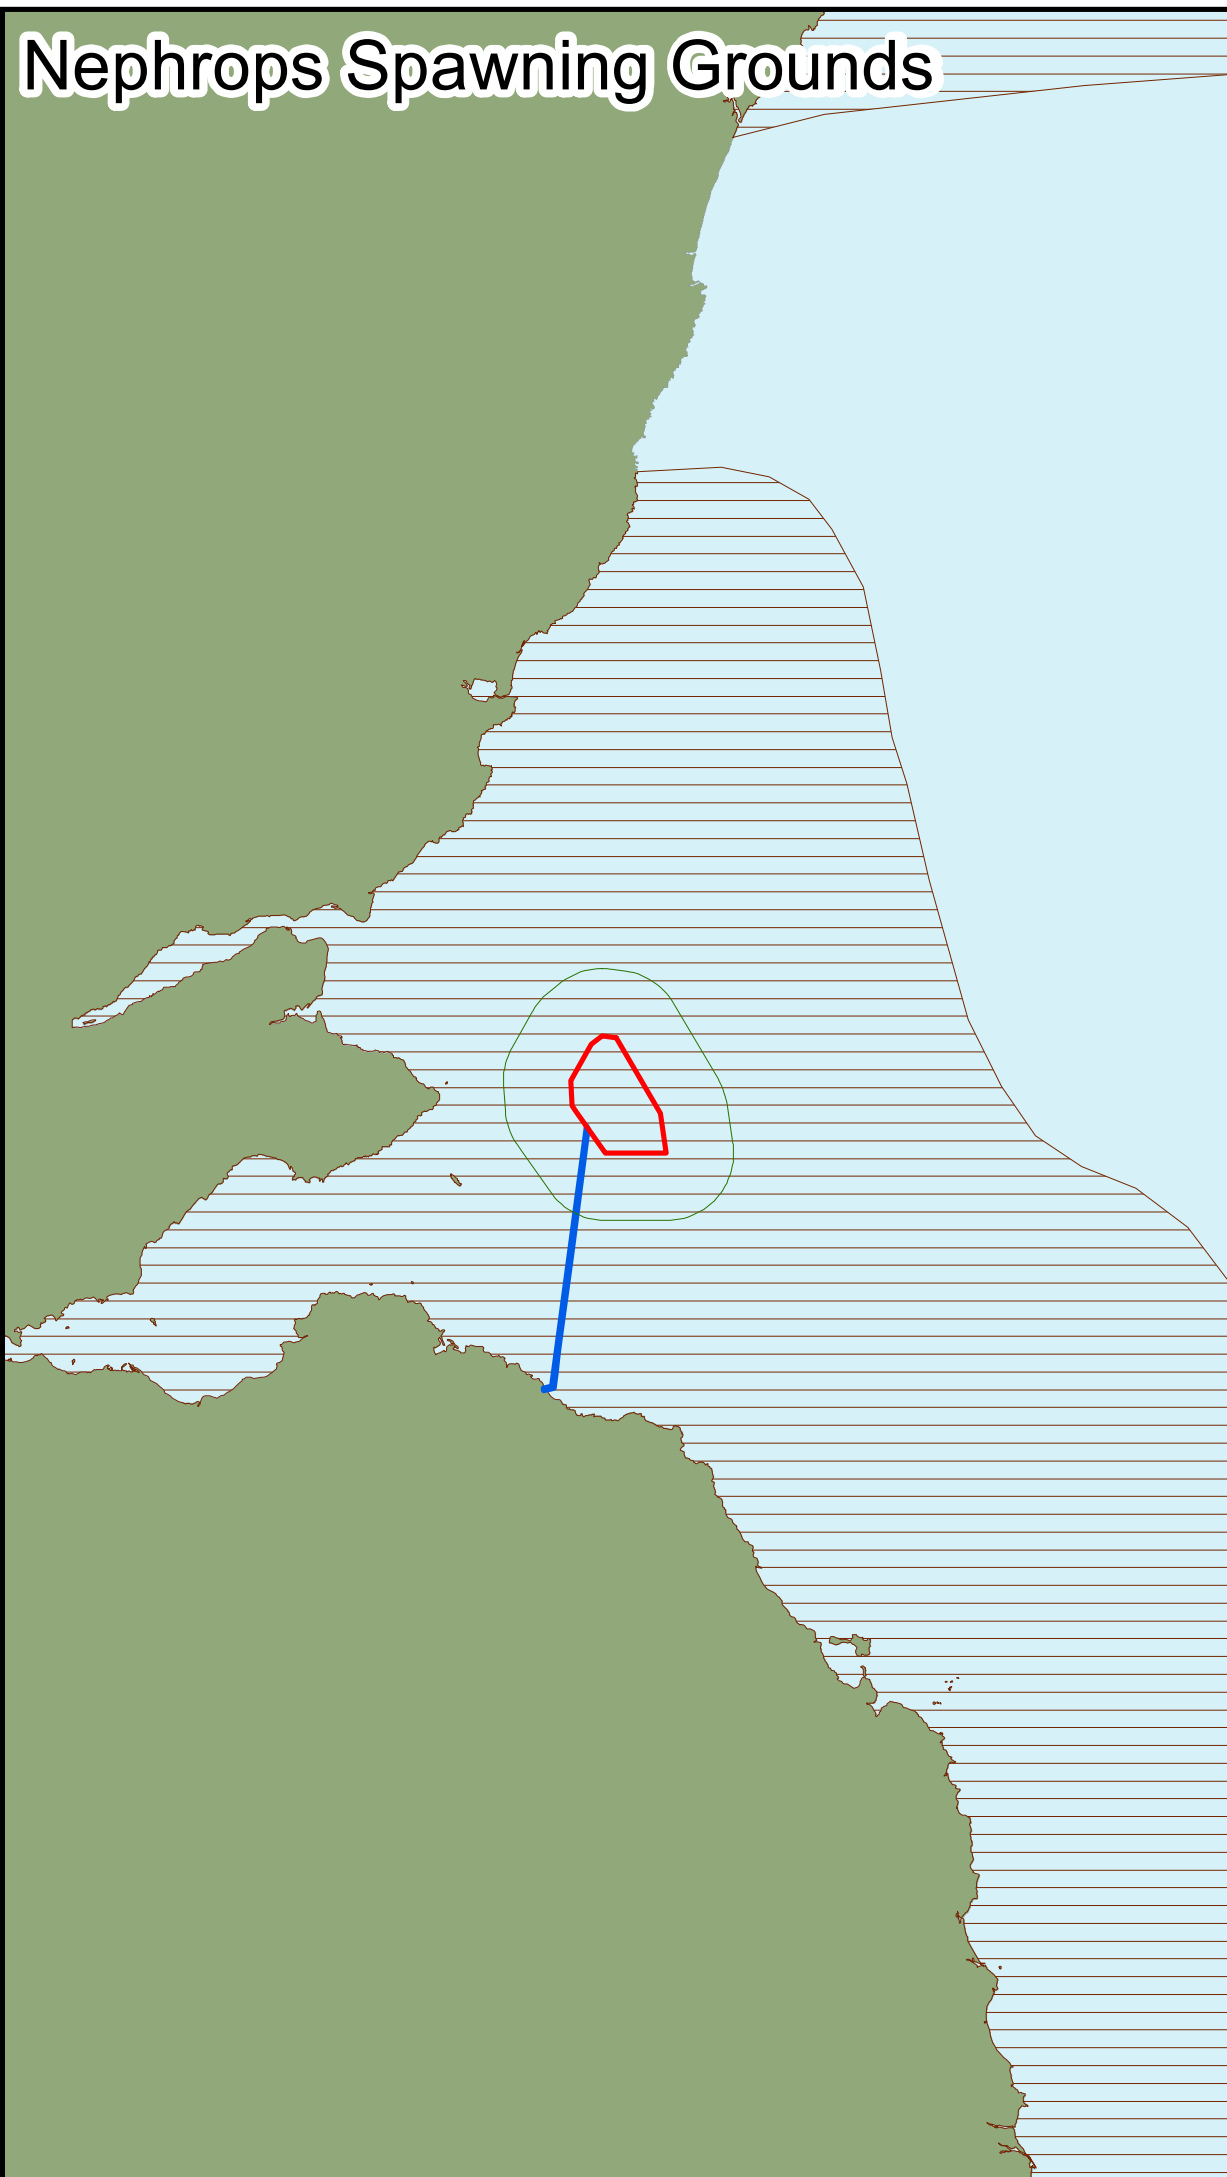

# Nephrops Spawning Grounds

# Nephrops Nursery Grounds

Project

**Neart na Gaoithe**

Map Title

**Figure 7.8: Distribution of Nephrops Spawning and Nursery Grounds**

Drawing Number

UK02-0803-145-GOB-EIA\_FE\_7\_8-DRG-A

Legend

- Wind Farm
- Export Cable Corridor
- Wind Farm Area 8 km Buffer
- Coull et al., 1998

Map Details

Scale: 1:900,000

Reference: WGS 1984 UTM Zone 30N

Date: 22 December 2017

Credits

Copyright © Mainstream Renewable Power Limited, 2017.  
Map produced by Mainstream Renewable Power.  
Not to be copied, reproduced, or otherwise distributed without expressly written permission.