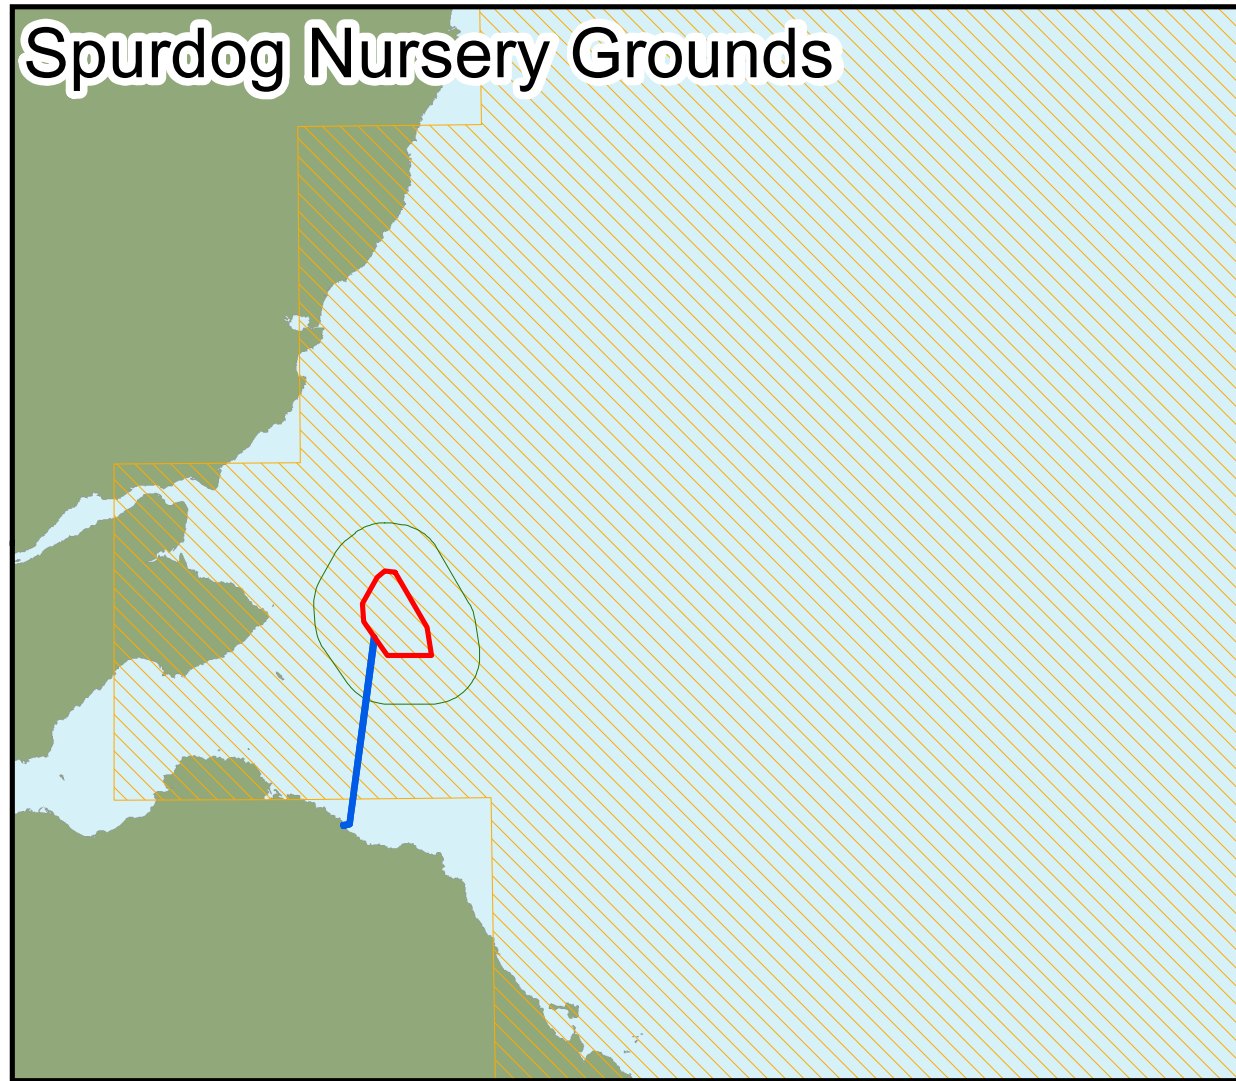

Spotted Ray Nursery Grounds

Spurdog Nursery Grounds

Tope Nursery Grounds

Skate Spawning Grounds

Project

Neart na Gaoithe

Map Title

Figure 7.7: Distribution of Spotted Ray, Spurdog and Tope Nursery Grounds and Skate Spawning Grounds.

Drawing Number

UK02-0803-144-GOB-EIA_FE_7_7-DRG-A

Legend

- Wind Farm Area
- Offshore Export Cable Corridor
- Wind Farm Area 8 km Buffer Zone
- Low Intensity (Ellis et al. 2012)

Map Details

Scale: 1:250,000

Reference: WGS 1984 UTM Zone 30N

Date: 22 December 2017

Credits

Copyright © Mainstream Renewable Power Limited, 2017.
Map produced by Mainstream Renewable Power.
Not to be copied, reproduced, or otherwise distributed without expressly written permission.