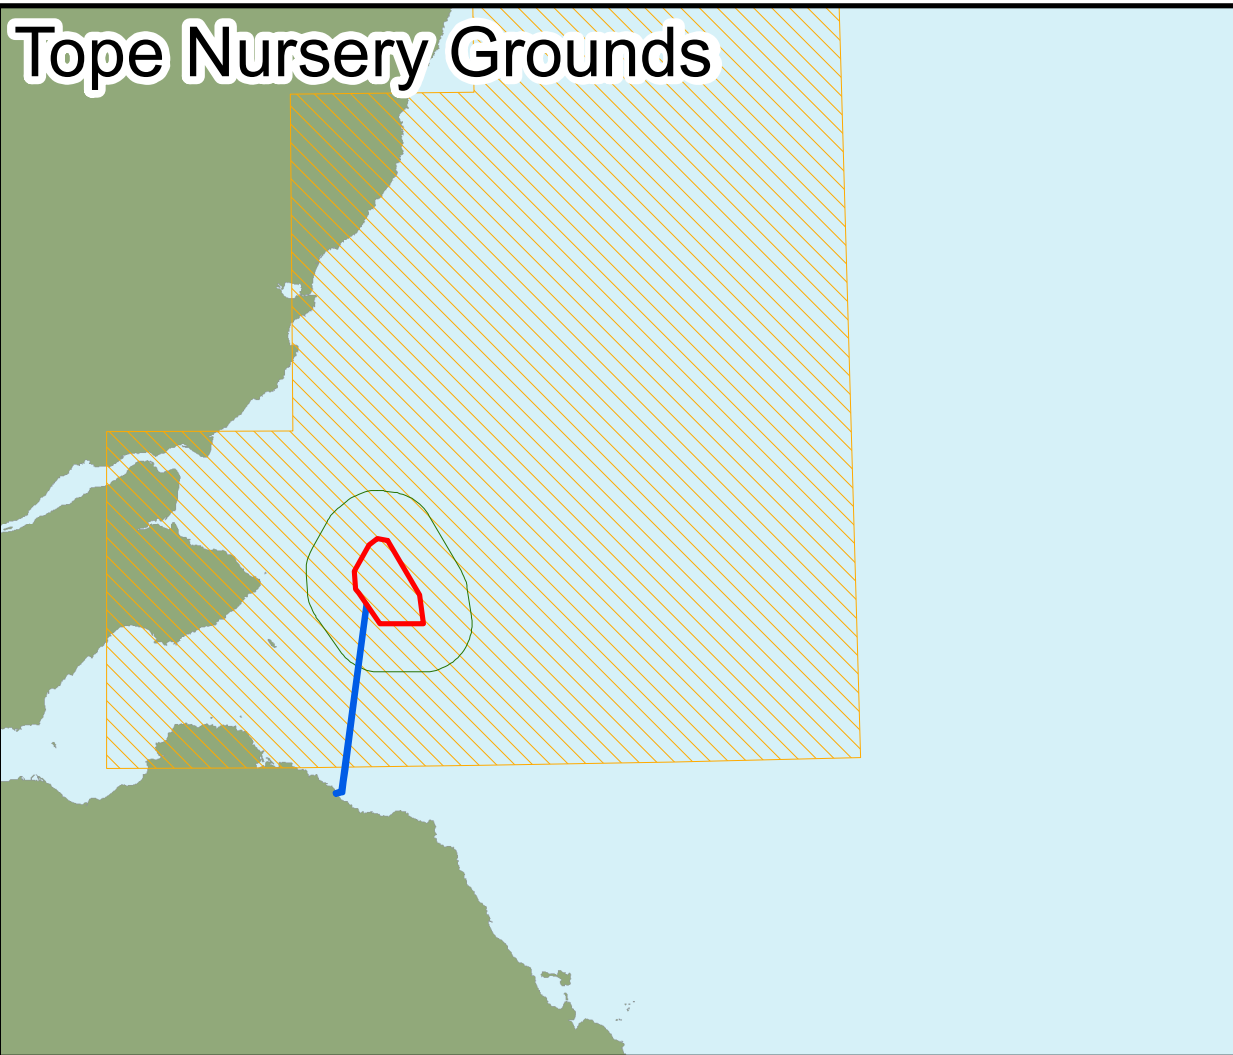

Spotted Ray Nursery Grounds

Spurdog Nursery Grounds

Tope Nursery Grounds

Skate Spawning Grounds

Project

Neart na Gaoithe

Map Title

Figure 7.7: Distribution of Spotted Ray, Spurdog and Tope Nursery Grounds and Skate Spawning Grounds.

Drawing Number

UK02-0803-144-GOB-EIA_FE_7_7-DRG-A

Legend

- Wind Farm Area
- Offshore Export Cable Corridor
- Wind Farm Area 8 km Buffer Zone
- Low Intensity (Ellis et al. 2012)

Map Details

Scale: 1:250,000