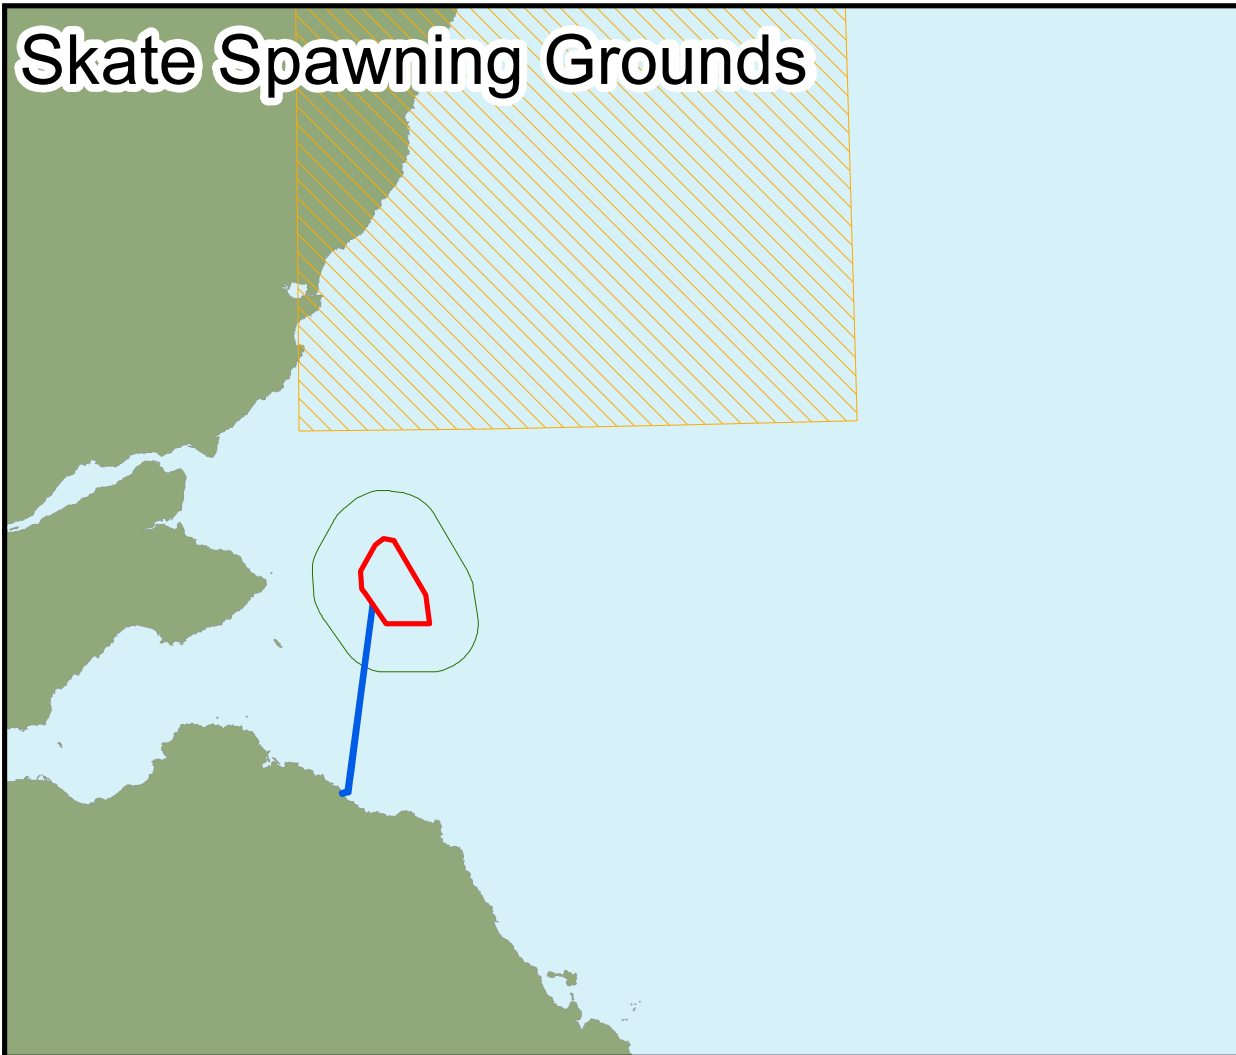

Spotted Ray Nursery Grounds

Spurdog Nursery Grounds

Tope Nursery Grounds

Skate Spawning Grounds

Project

Neart na Gaoithe

Map Title

Figure 7.7: Distribution of Spotted Ray, Spurdog and Tope Nursery Grounds and Skate Spawning Grounds.

Drawing Number

UK02-0803-144-GOB-EIA_FE_7_7-DRG-A

Legend

- Wind Farm Area
- Offshore Export Cable Corridor
- Wind Farm Area 8 km Buffer Zone
- Low Intensity (Ellis et al. 2012)

Map Details

Scale: 1:250,000