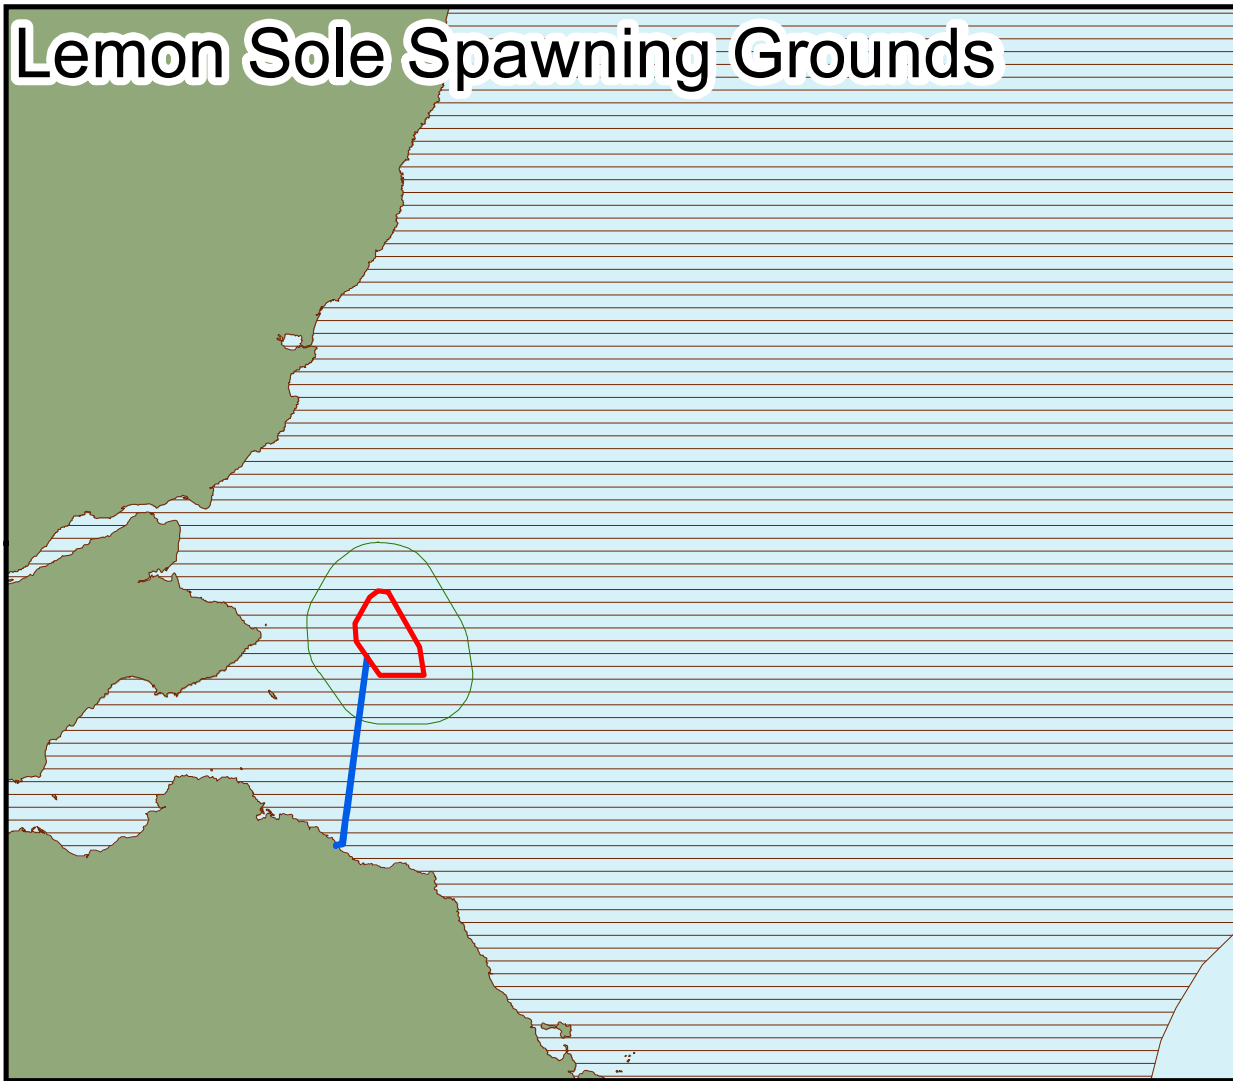

Lemon Sole Spawning Grounds

Lemon Sole Nursery Grounds

Plaice Spawning Grounds

Plaice Nursery Grounds

Project

Neart na Gaoithe

Map Title

Figure 7.5: Distribution of Lemon Sole & Plaice Spawning and Nursery Grounds

Drawing Number

UK02-0803-142-GOB-EIA_FE_7_5-DRG-A

Legend

- Wind Farm
- Offshore Export Cable
- Wind Farm Area 8 km Buffer
- Low Intensity (Ellis et al. 2012)
- Coull et al., 1998

Map Details

Scale: 1:250,000