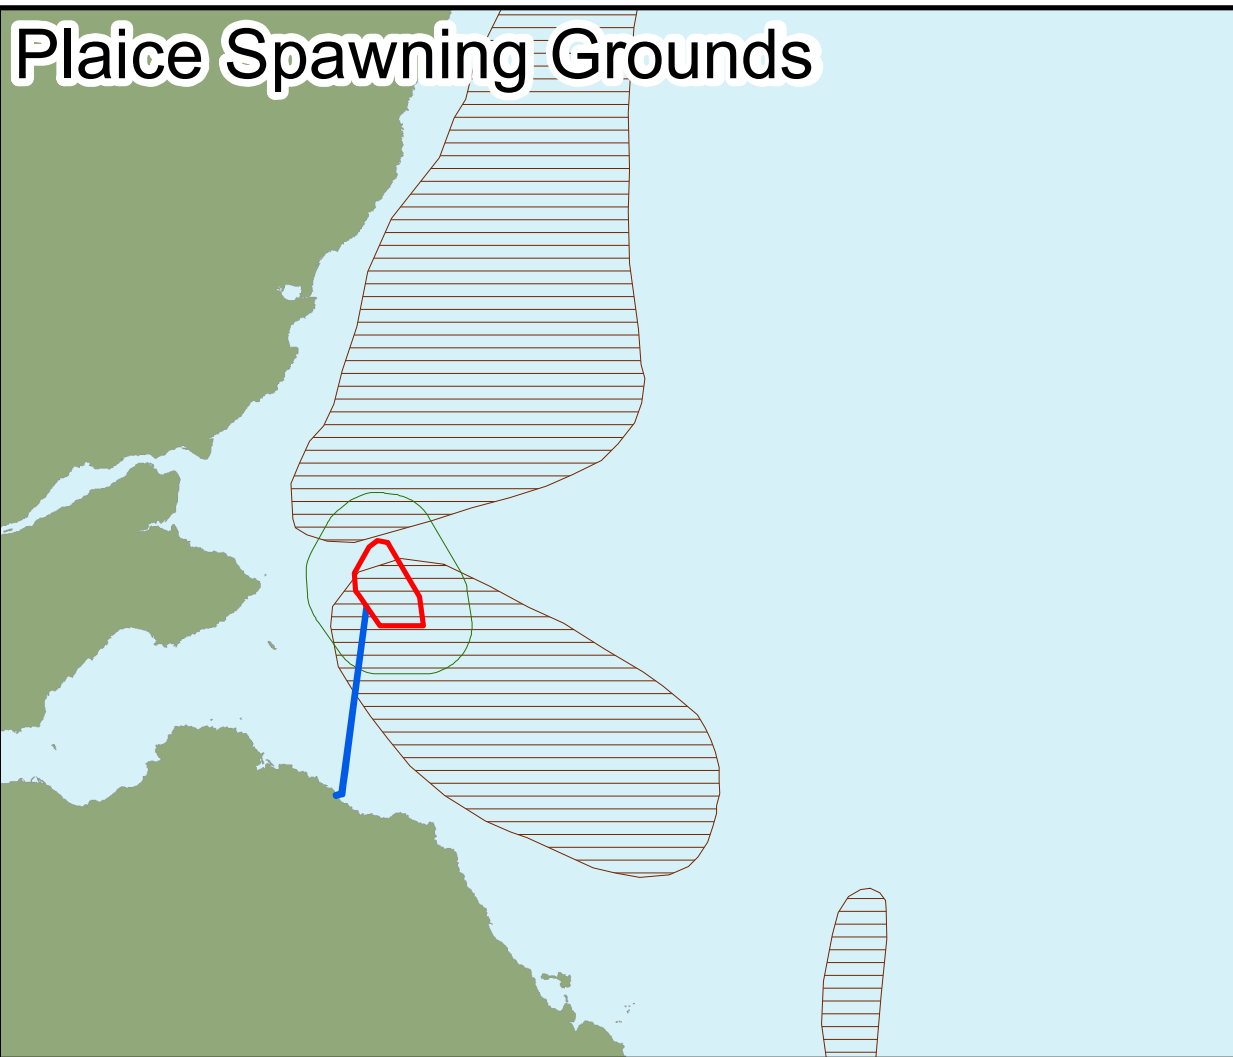

Lemon Sole Spawning Grounds

Lemon Sole Nursery Grounds

Plaice Spawning Grounds

Plaice Nursery Grounds

Project

Neart na Gaoithe

Map Title

Figure 7.5: Distribution of Lemon Sole & Plaice Spawning and Nursery Grounds

Drawing Number

UK02-0803-142-GOB-EIA_FE_7_5-DRG-A

Legend

- Wind Farm
- Offshore Export Cable
- Wind Farm Area 8 km Buffer
- Low Intensity (Ellis et al. 2012)
- Coull et al., 1998

Map Details

Scale: 1:250,000